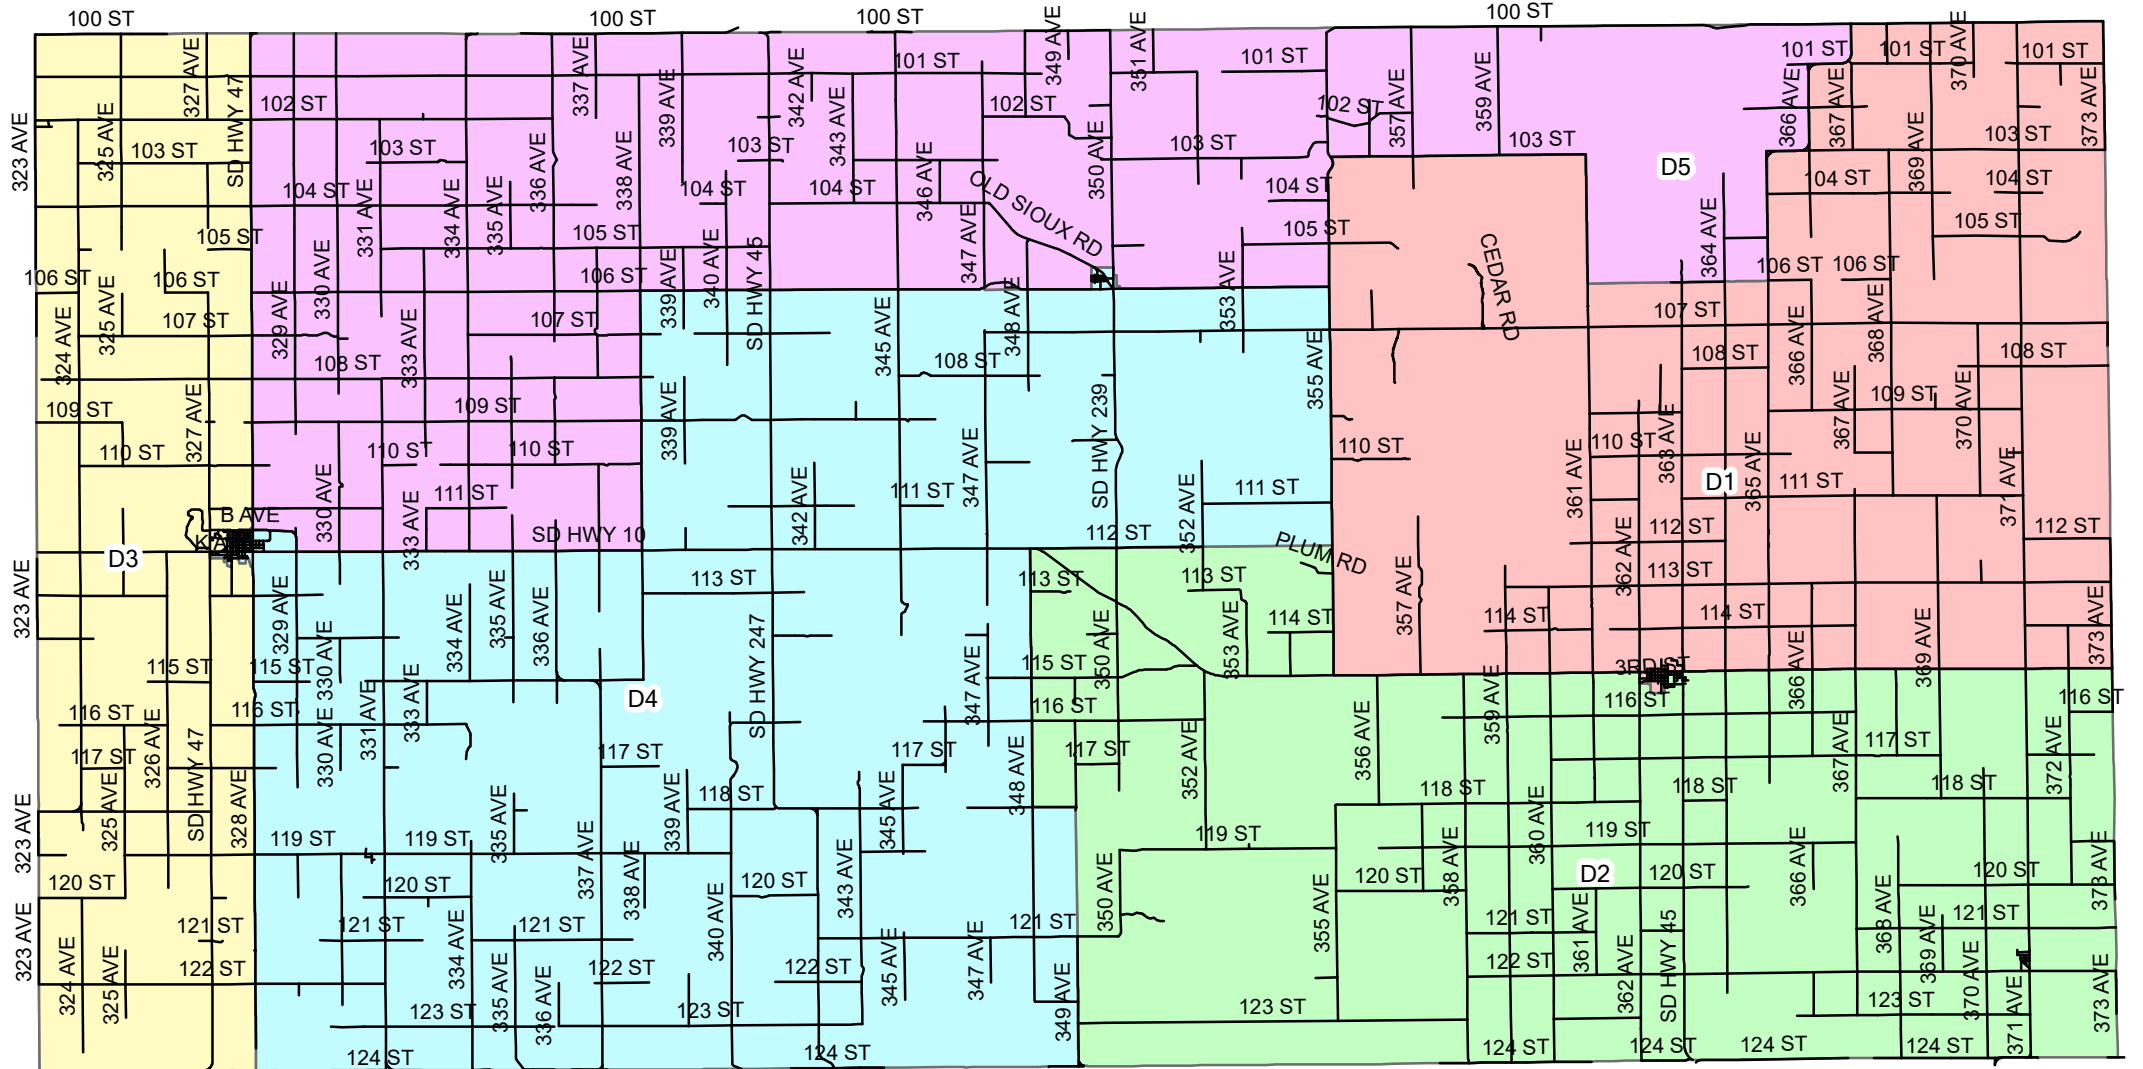

McPherson County

D1 (red) - Sid Feickert
D2 (green) - Rick Beilke

D3 (yellow) - Delmar Metzger
D4 (blue) - Anthony Kunz

D5 (purple) - Jeff Neuharth