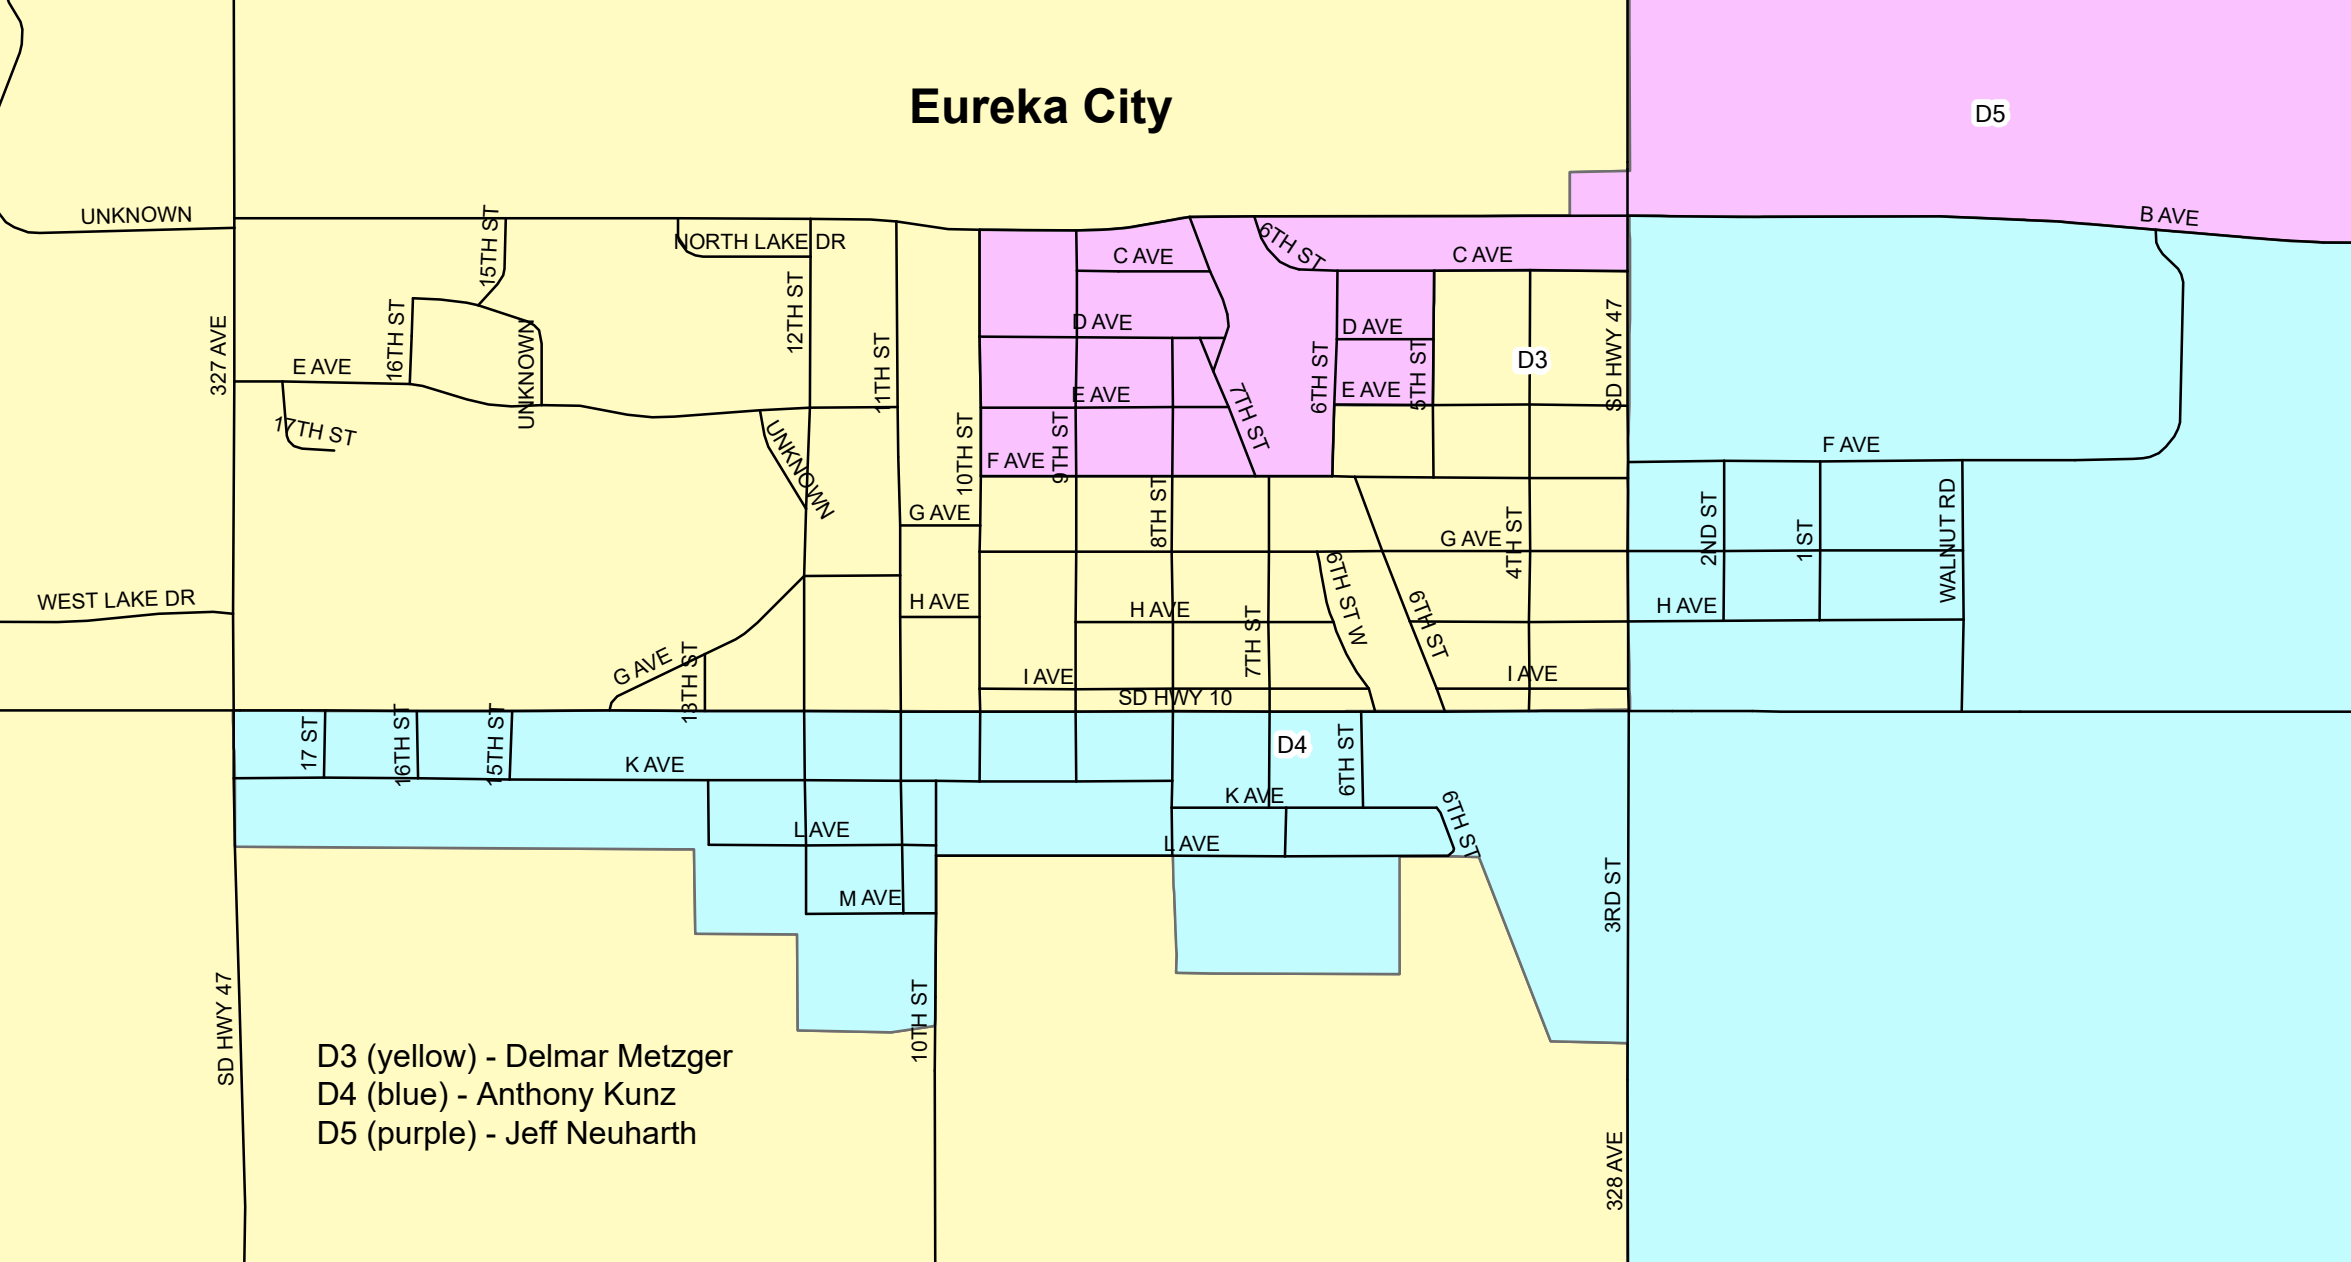

# McPherson County

D1 (red) - Sid Feickert  
D2 (green) - Rick Beilke

D3 (yellow) - Delmar Metzger  
D4 (blue) - Anthony Kunz

D5 (purple) - Jeff Neuharth

# Eureka City

D5

UNKNOWN

327 AVE

E AVE

16TH ST

15TH ST

UNKNOWN

8TH ST N

6TH ST

4TH ST

H AVE

G AVE

18TH ST

I AVE

SD HWY 10

SD HWY 45

LAKESIDE ST

BURTIS AVE

LAKEVIEW ST

ELM ST

SD HWY 10

6TH AVE

5TH AVE