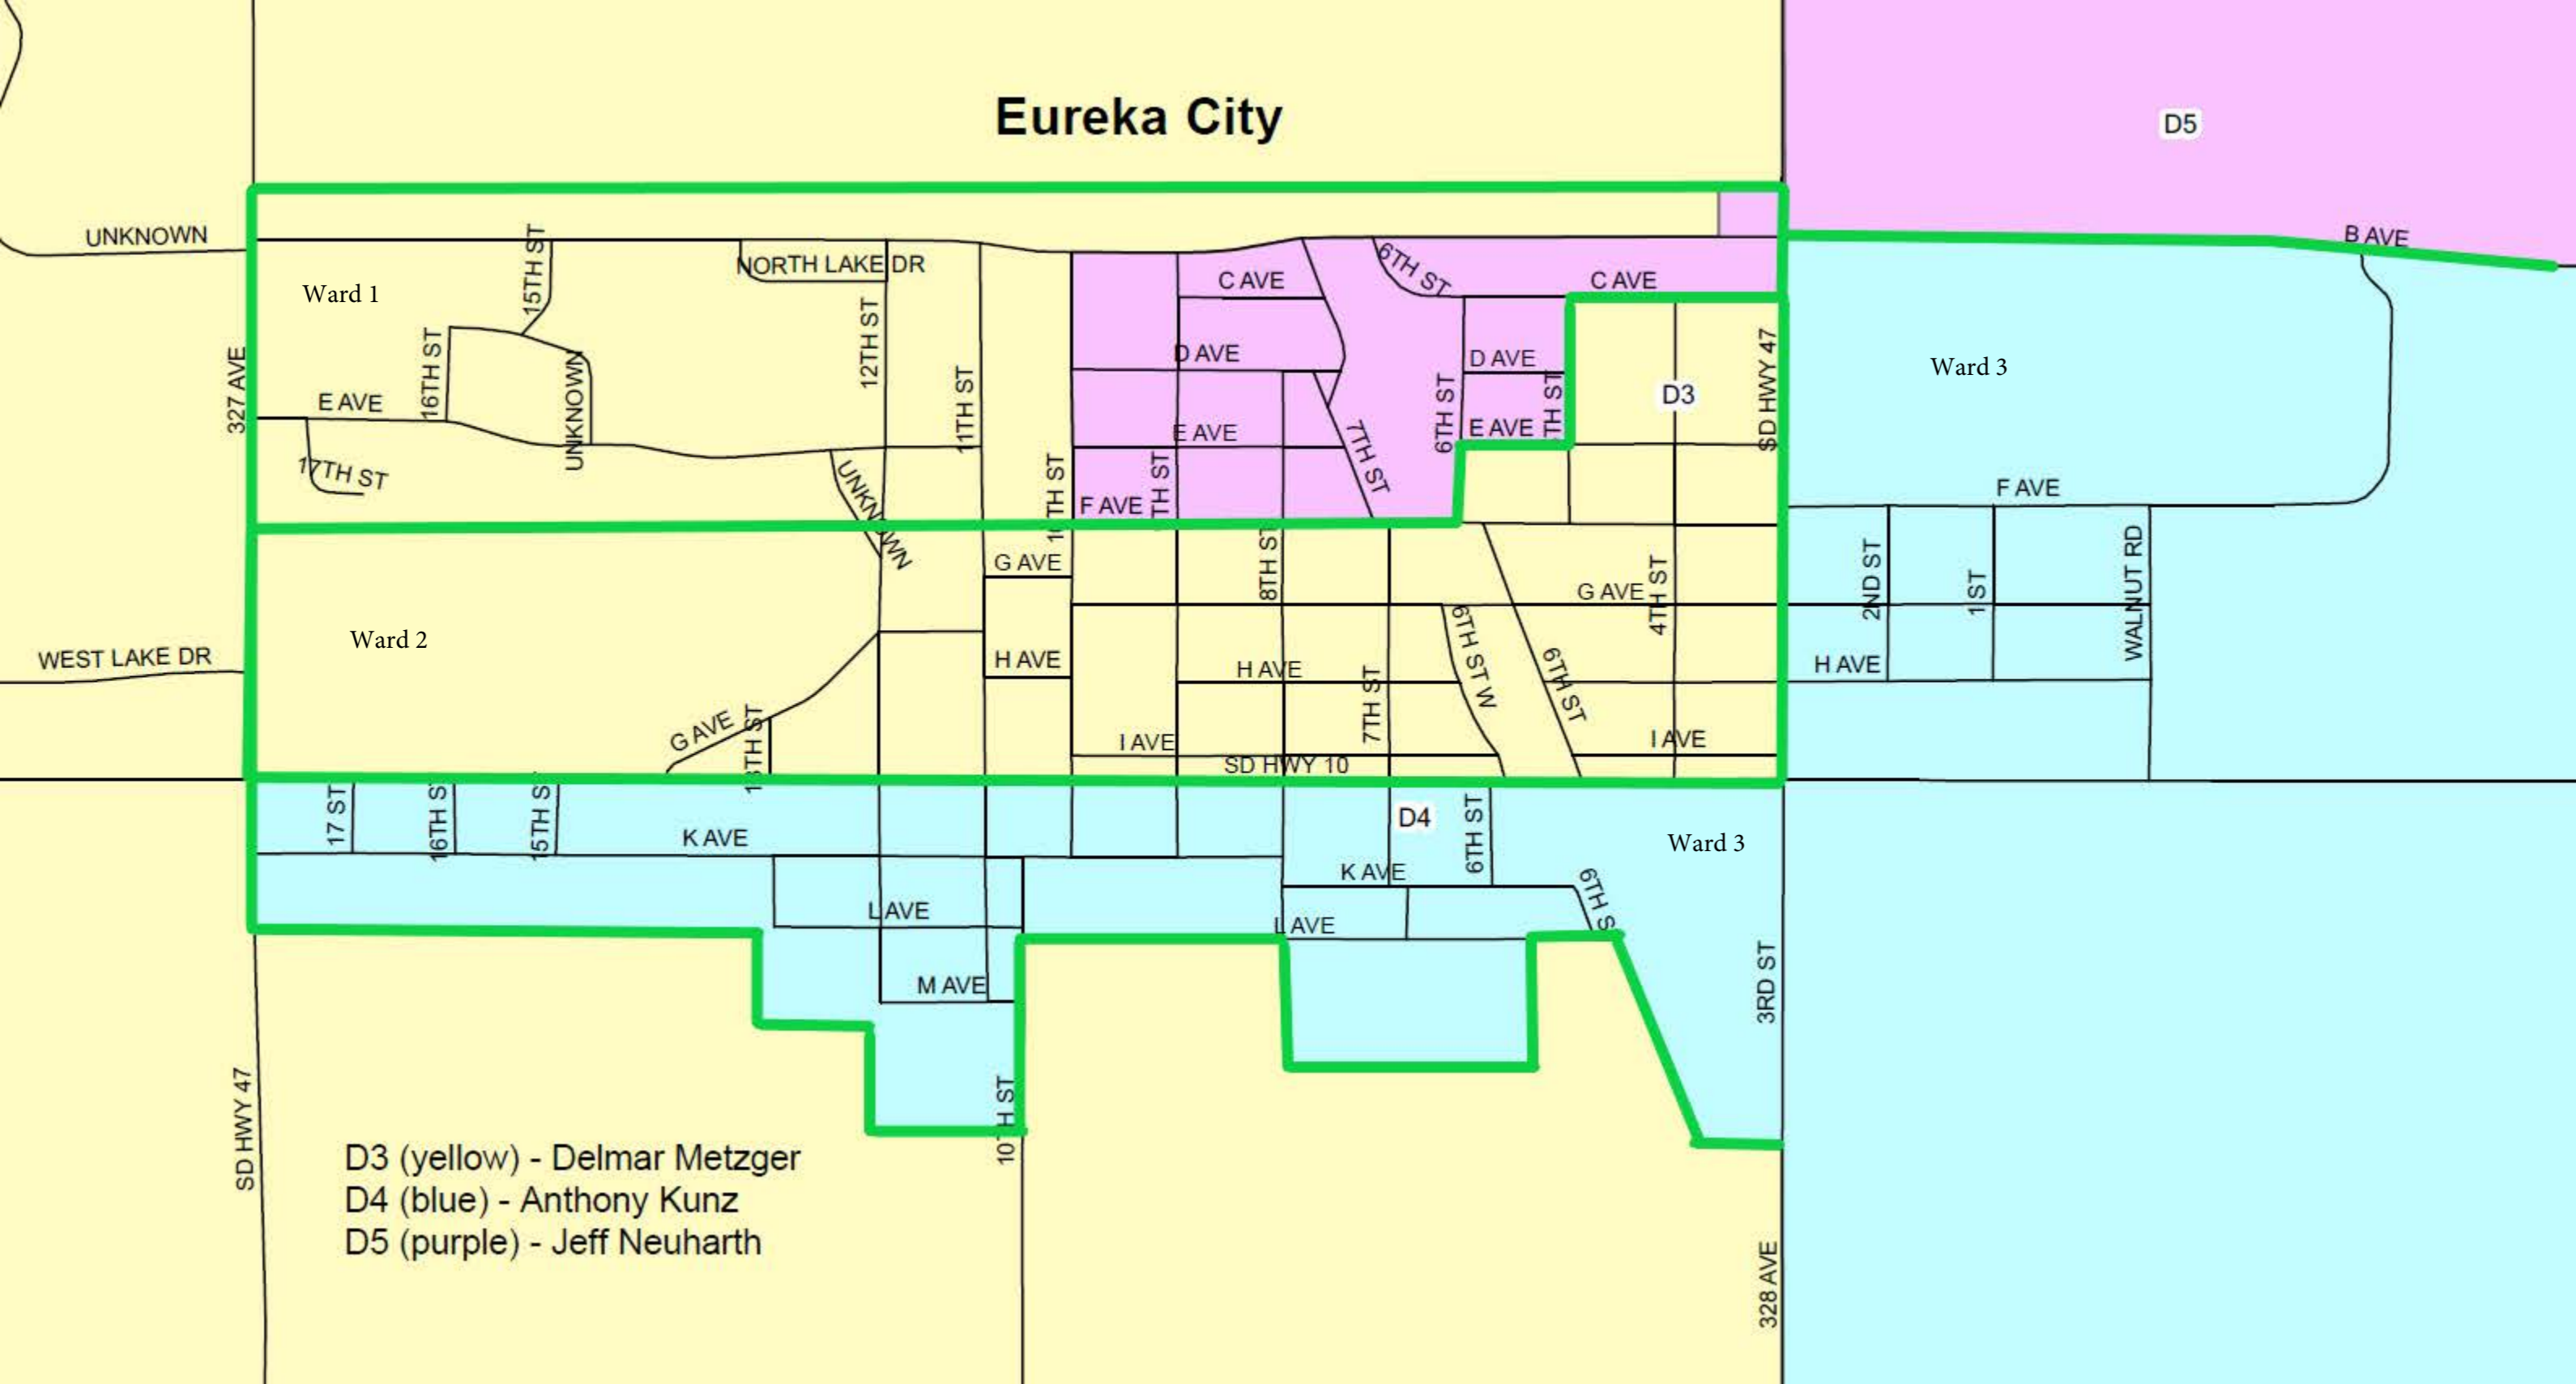

McPherson County

Precinct 3 - West Eureka

Precinct 4 - East Eureka

Precinct 1 - North Leola

D1 (red) - Sid Feickert
D2 (green) - Rick Beilke

D3 (yellow) - Delmar Metzger
D4 (blue) - Anthony Kunz

D5 (purple) - Jeff Neuharth

Precinct 2 - South Leola

Eureka City

Precinct 3 - West Eureka

Precinct 4 - East Eureka D5

D3 (yellow) - Delmar Metzger
D4 (blue) - Anthony Kunz
D5 (purple) - Jeff Neuharth

Eureka City

D3 (yellow) - Delmar Metzger
D4 (blue) - Anthony Kunz
D5 (purple) - Jeff Neuharth

Leola City

D1 (red) - Sid Feickert
D2 (green) - Rick Beilke

362 AVE

363 AVE

D1

Precinct 1 - North Leola

9TH AVE

Precinct 2 - South Leola

D2

362 AVE

SD HWY 45

Leola City

362 AVE

9TH AVE

362 AVE

Ward 1