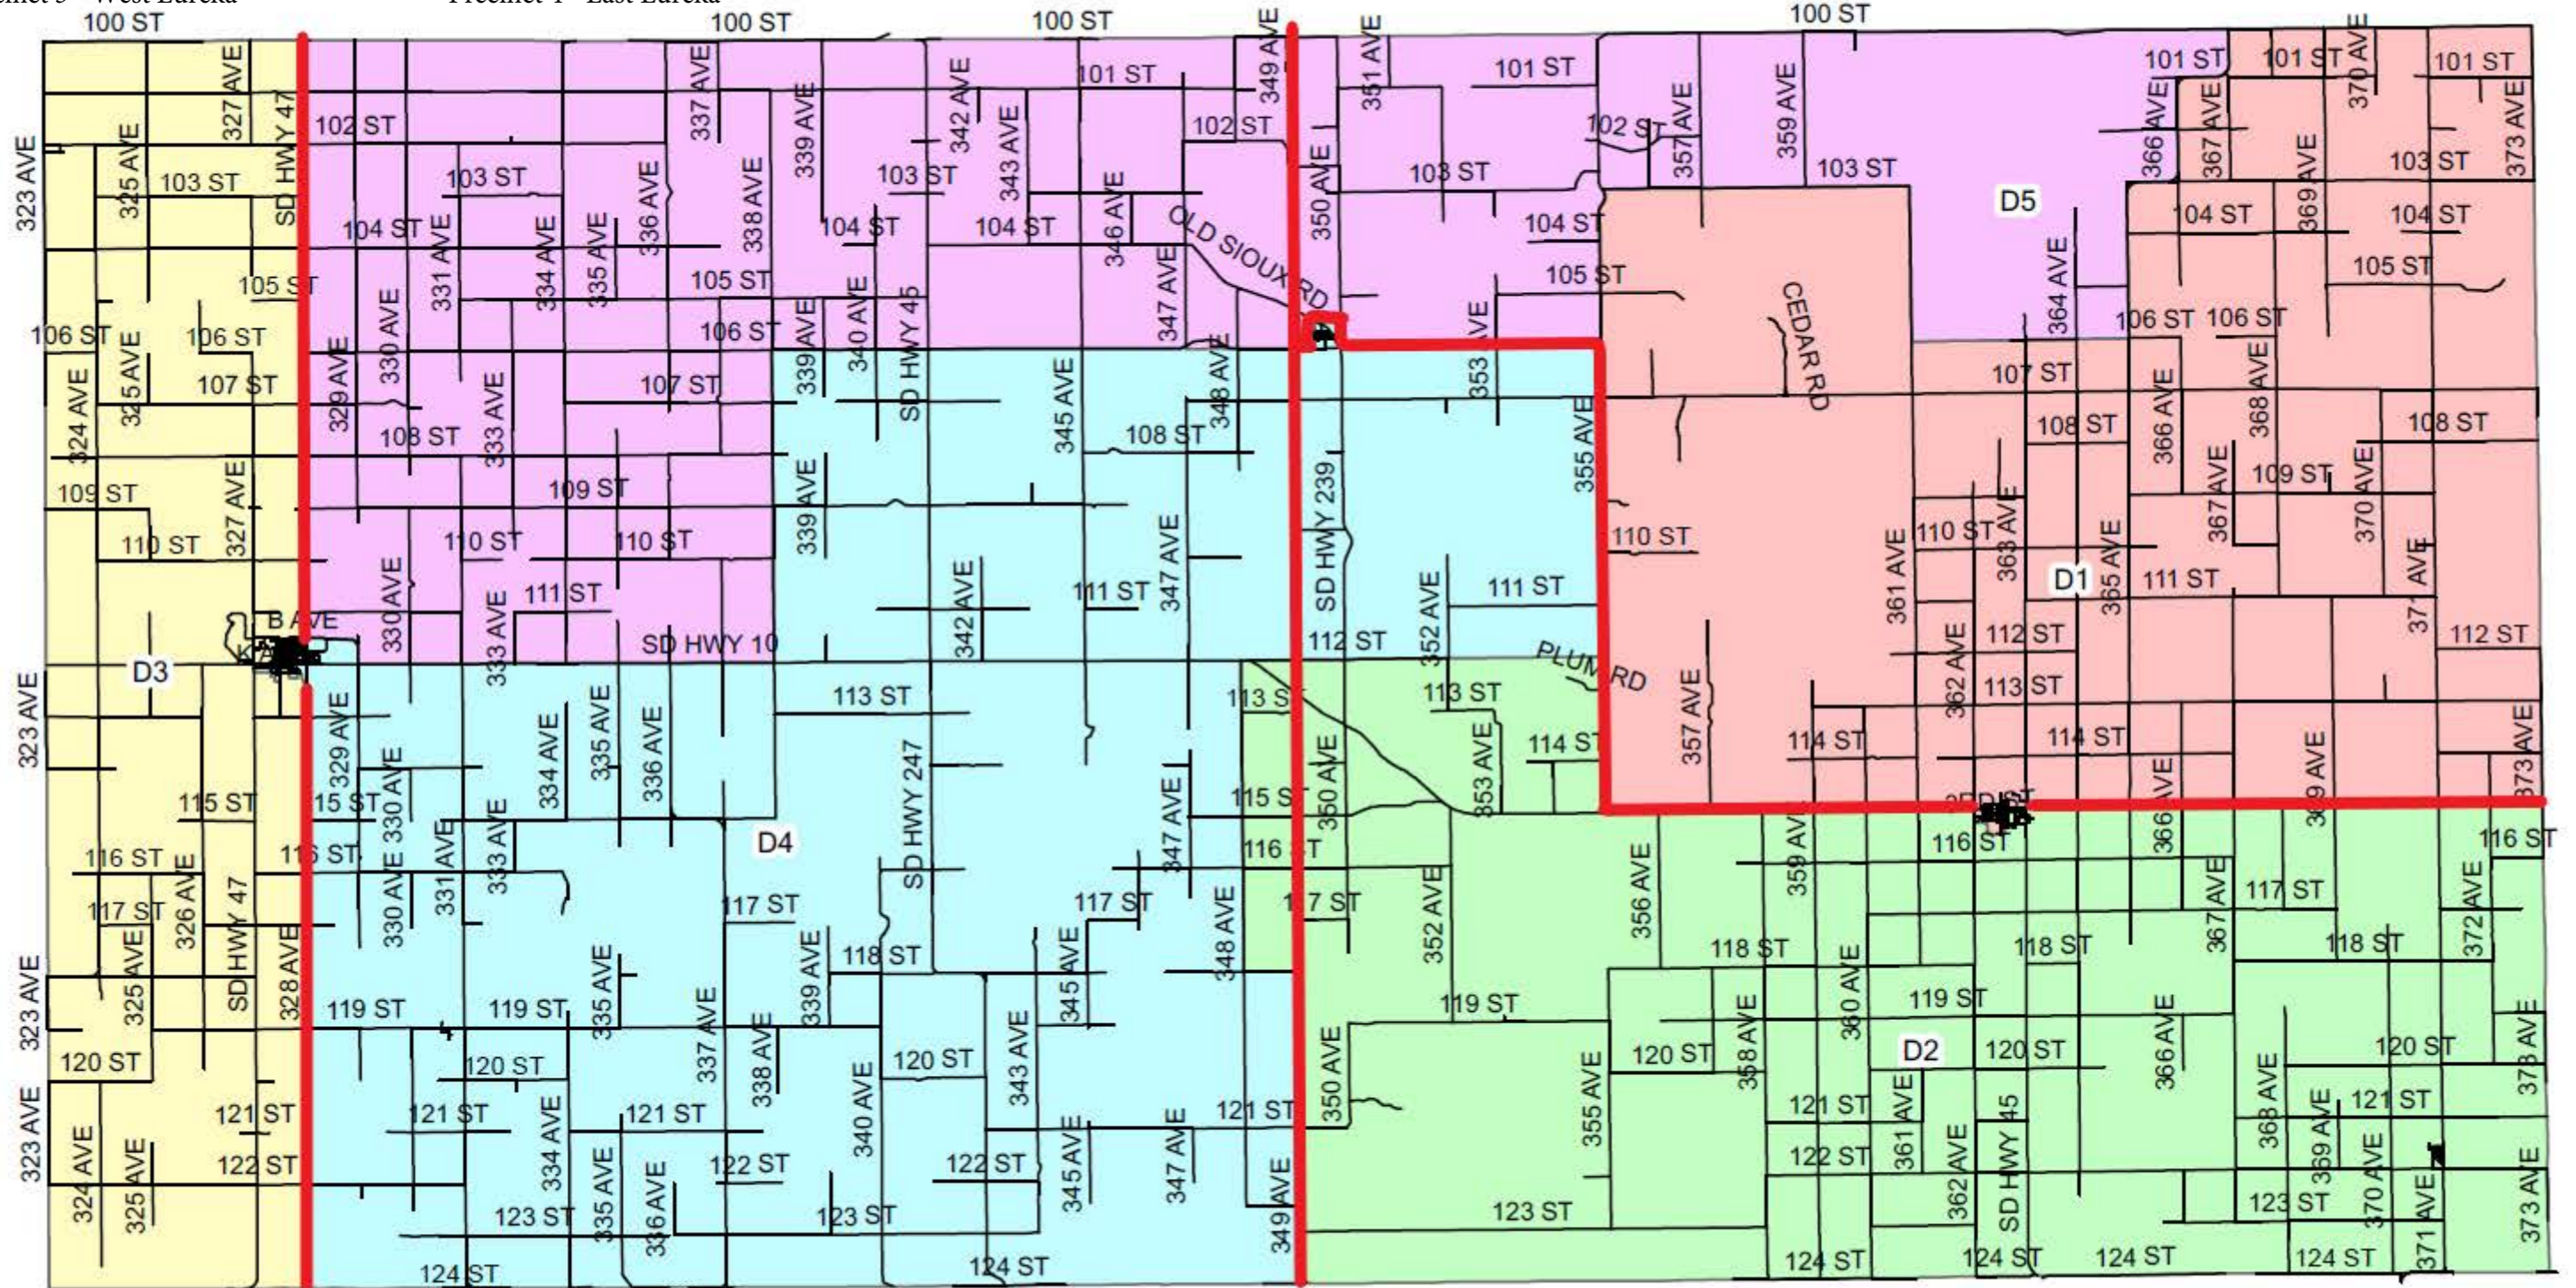

McPherson County

Precinct 3 - West Eureka

Precinct 4 - East Eureka

Precinct 1 - North Leola

D1 (red) - Sid Feickert
D2 (green) - Rick Beilke

D3 (yellow) - Delmar Metzger
D4 (blue) - Anthony Kunz

D5 (purple) - Jeff Neuharth

Precinct 2 - South Leola

Eureka City

Precinct 3 - West Eureka

Precinct 4 - East Eureka D5

D3 (yellow) - Delmar Metzger
D4 (blue) - Anthony Kunz
D5 (purple) - Jeff Neuharth

Eureka City

D3 (yellow) - Delmar Metzger
D4 (blue) - Anthony Kunz
D5 (purple) - Jeff Neuharth

Leola City

D1 (red) - Sid Feickert
D2 (green) - Rick Beilke

362 AVE

363 AVE

D1

Precinct 1 - North Leola

9TH AVE

Precinct 2 - South Leola

D2

362 AVE

SD HWY 45

Leola City

362 AVE

9TH AVE

362 AVE

Ward 1