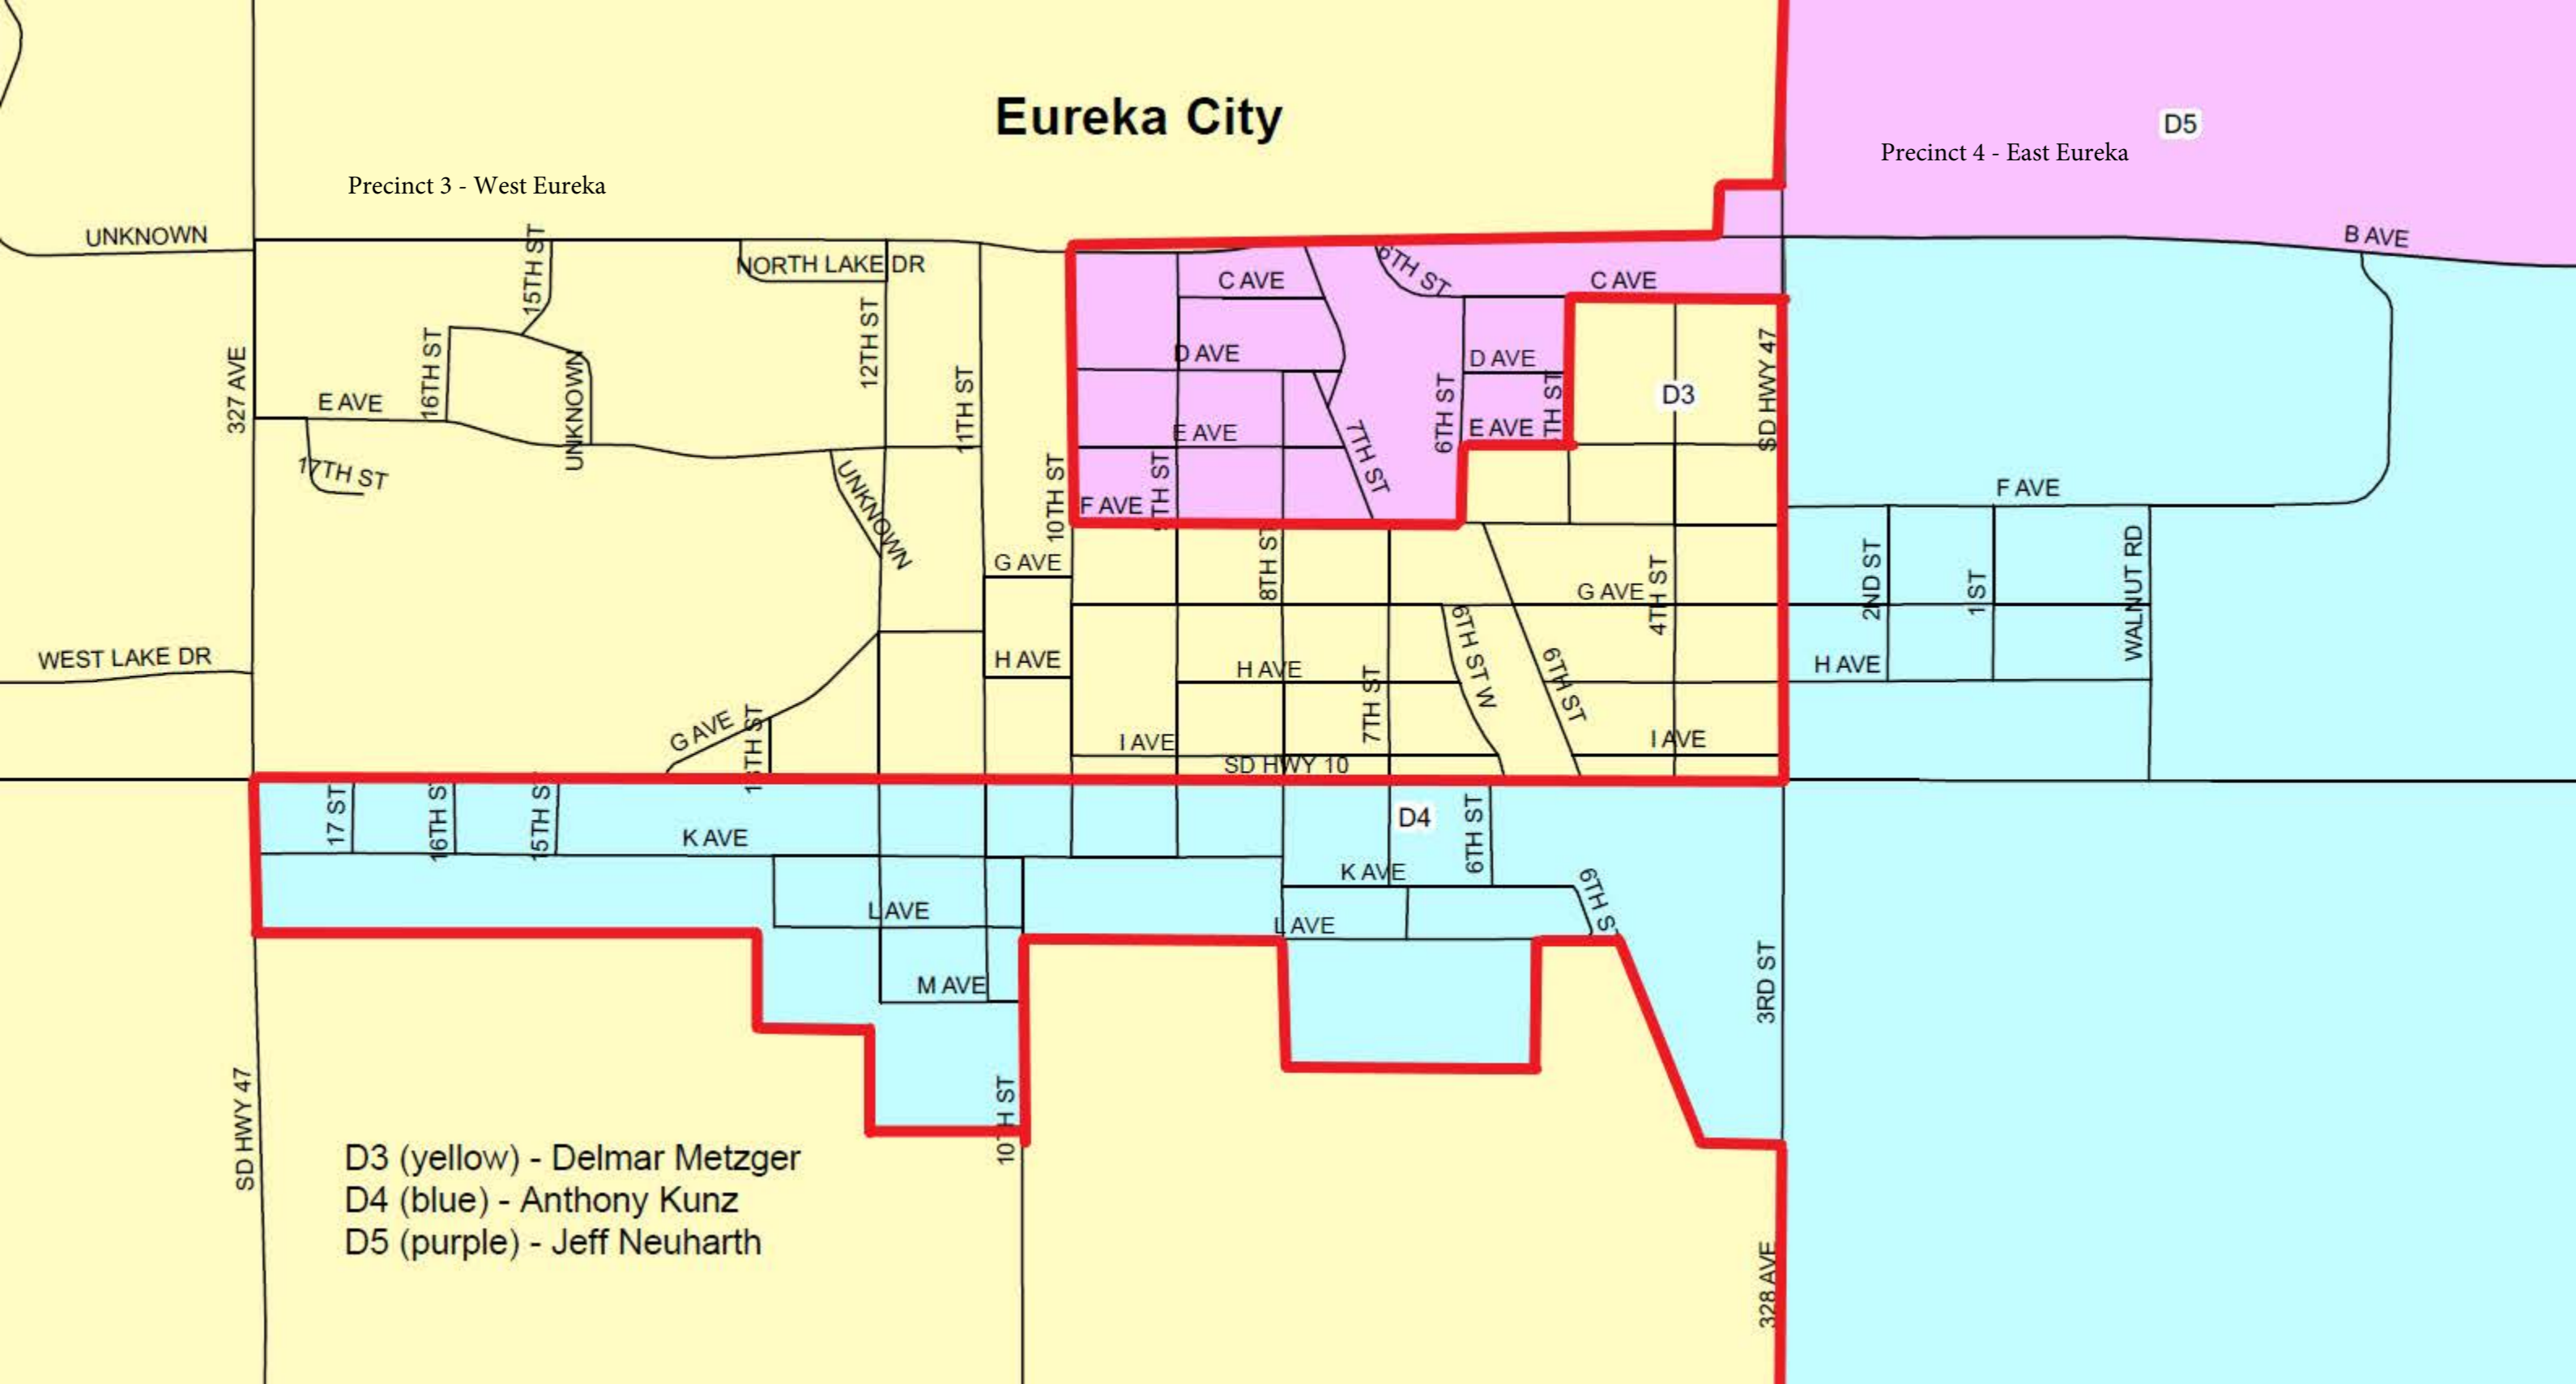

McPherson County

Precinct 3 - West Eureka

Precinct 4 - East Eureka

Precinct 1 - North Leola

D1 (red) - Sid Feickert
D2 (green) - Rick Beilke

D3 (yellow) - Delmar Metzger
D4 (blue) - Anthony Kunz

D5 (purple) - Jeff Neuharth

Precinct 2 - South Leola

Eureka City

Precinct 3 - West Eureka

Precinct 4 - East Eureka D5

D3 (yellow) - Delmar Metzger
D4 (blue) - Anthony Kunz
D5 (purple) - Jeff Neuharth

Eureka City

D3 (yellow) - Delmar Metzger
D4 (blue) - Anthony Kunz
D5 (purple) - Jeff Neuharth

Leola City

D1 (red) - Sid Feickert
D2 (green) - Rick Beilke

362 AVE

363 AVE

D1

Precinct 1 - North Leola

9TH AVE

Precinct 2 - South Leola

D2

362 AVE

SD HWY 45

Leola City

362 AVE

9TH AVE

362 AVE

Ward 1