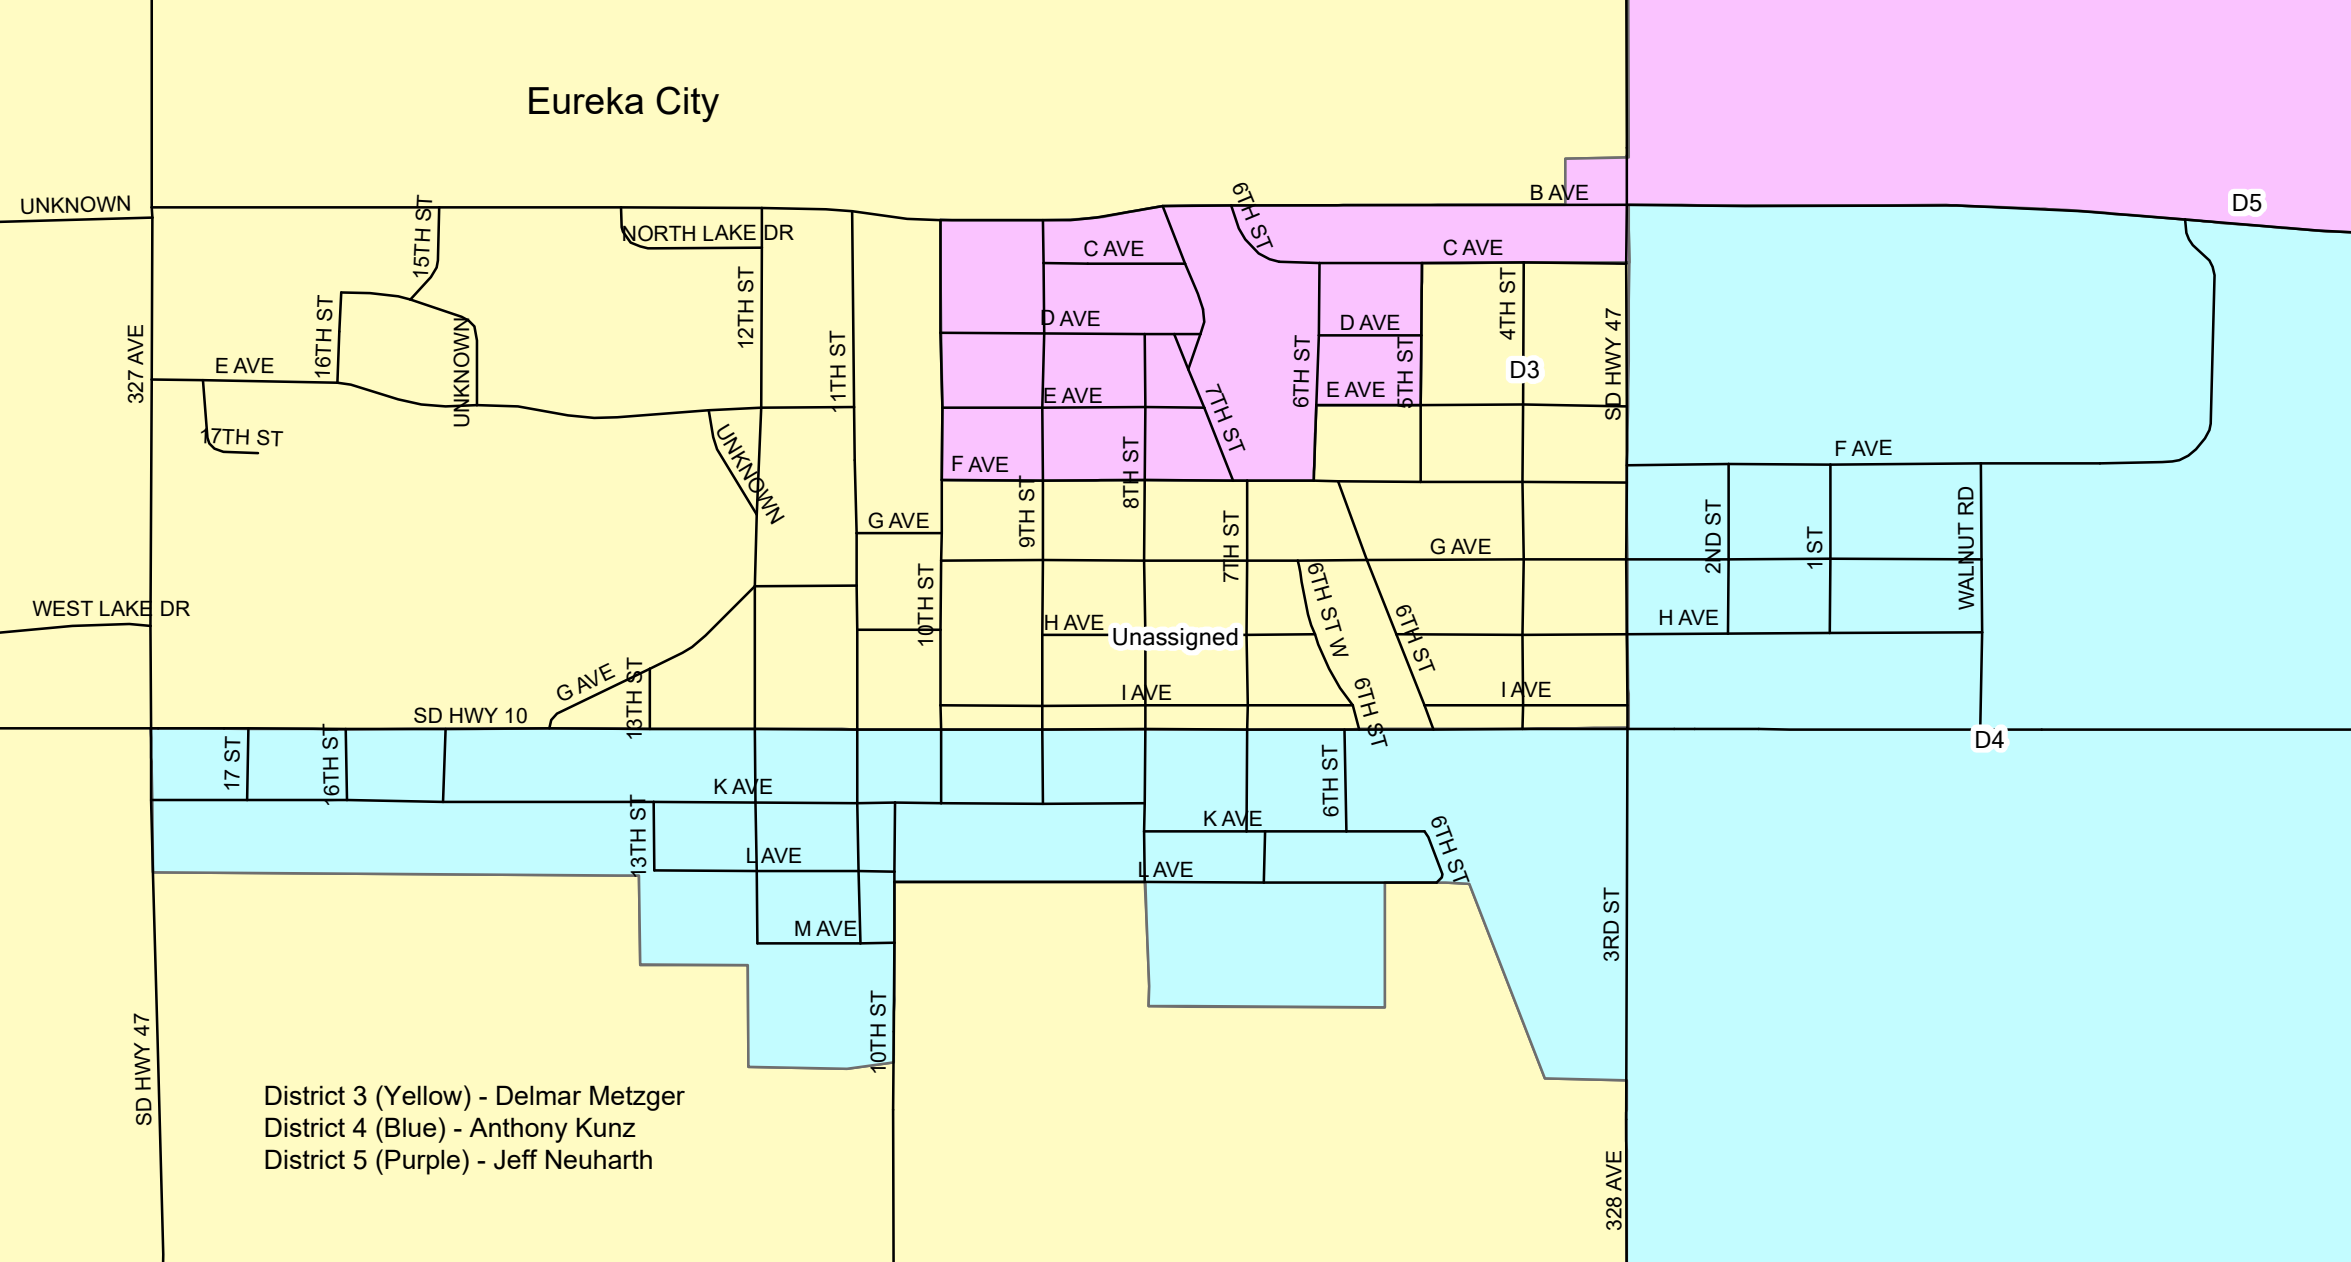

McPherson County

- District 1 (Red) - Sid Feickert
- District 2 (Green) - Rick Beilke
- District 3 (Yellow) - Delmar Metzger
- District 4 (Blue) - Anthony Kunz
- District 5 (Purple) - Jeff Neuharth

Eureka City

- District 3 (Yellow) - Delmar Metzger
- District 4 (Blue) - Anthony Kunz
- District 5 (Purple) - Jeff Neuharth

Leola City

District 1 (Red) - Sid Feickert
District 2 (Green) - Rick Beilke