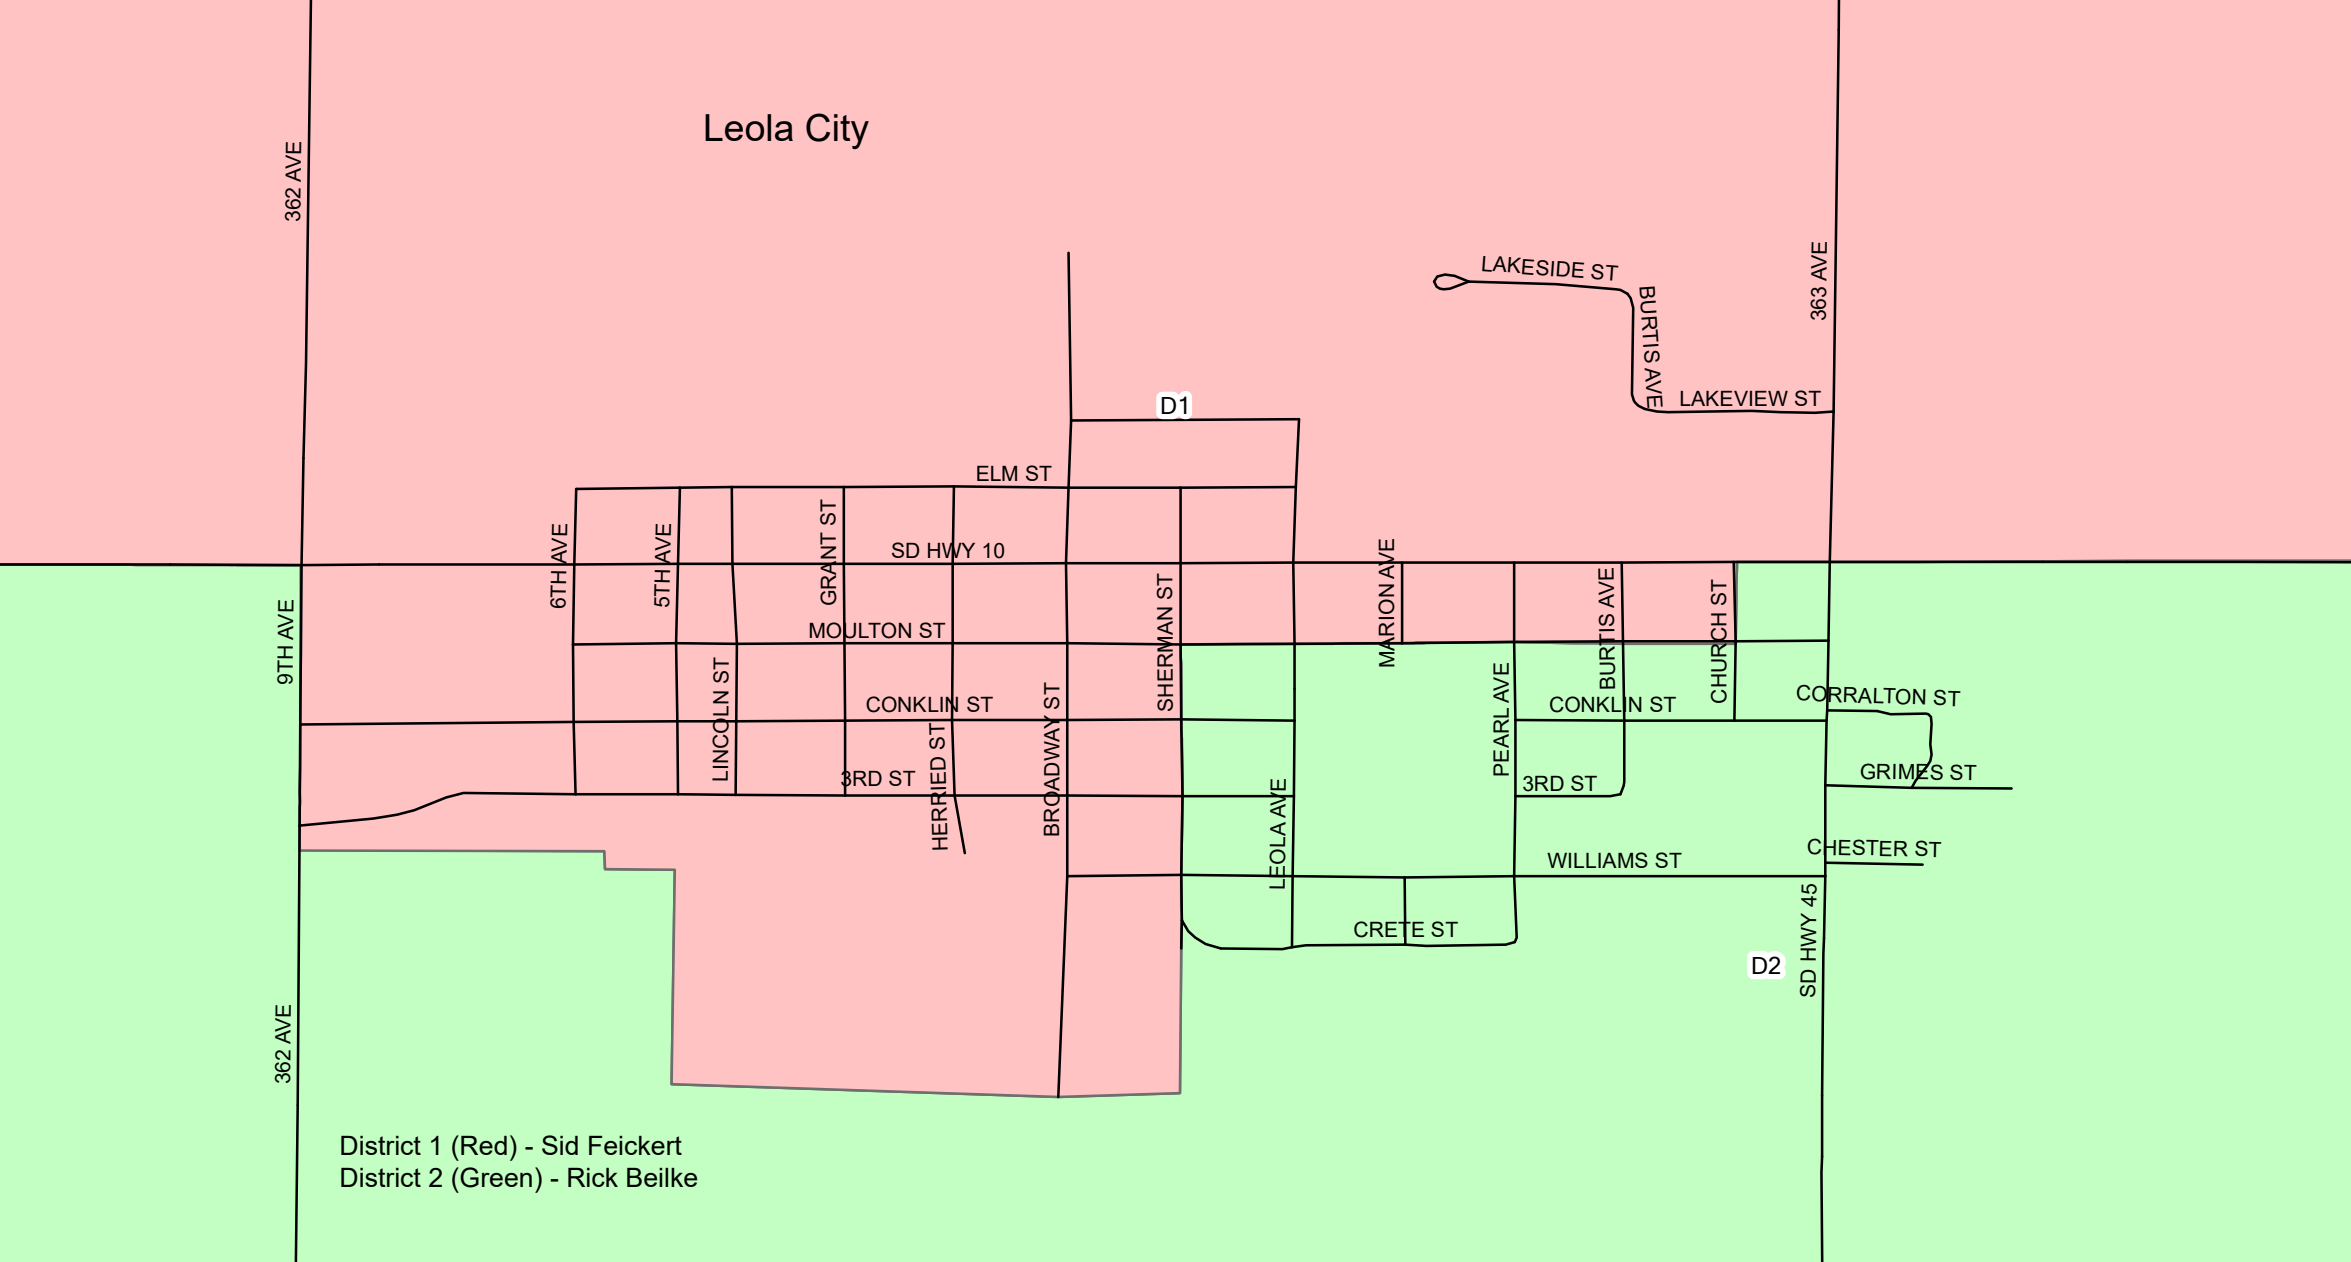

McPherson County

- District 1 (Red) - Sid Feickert
- District 2 (Green) - Rick Beilke
- District 3 (Yellow) - Delmar Metzger
- District 4 (Blue) - Anthony Kunz
- District 5 (Purple) - Jeff Neuharth

Eureka City

- District 3 (Yellow) - Delmar Metzger
- District 4 (Blue) - Anthony Kunz
- District 5 (Purple) - Jeff Neuharth

Leola City

District 1 (Red) - Sid Feickert
District 2 (Green) - Rick Beilke