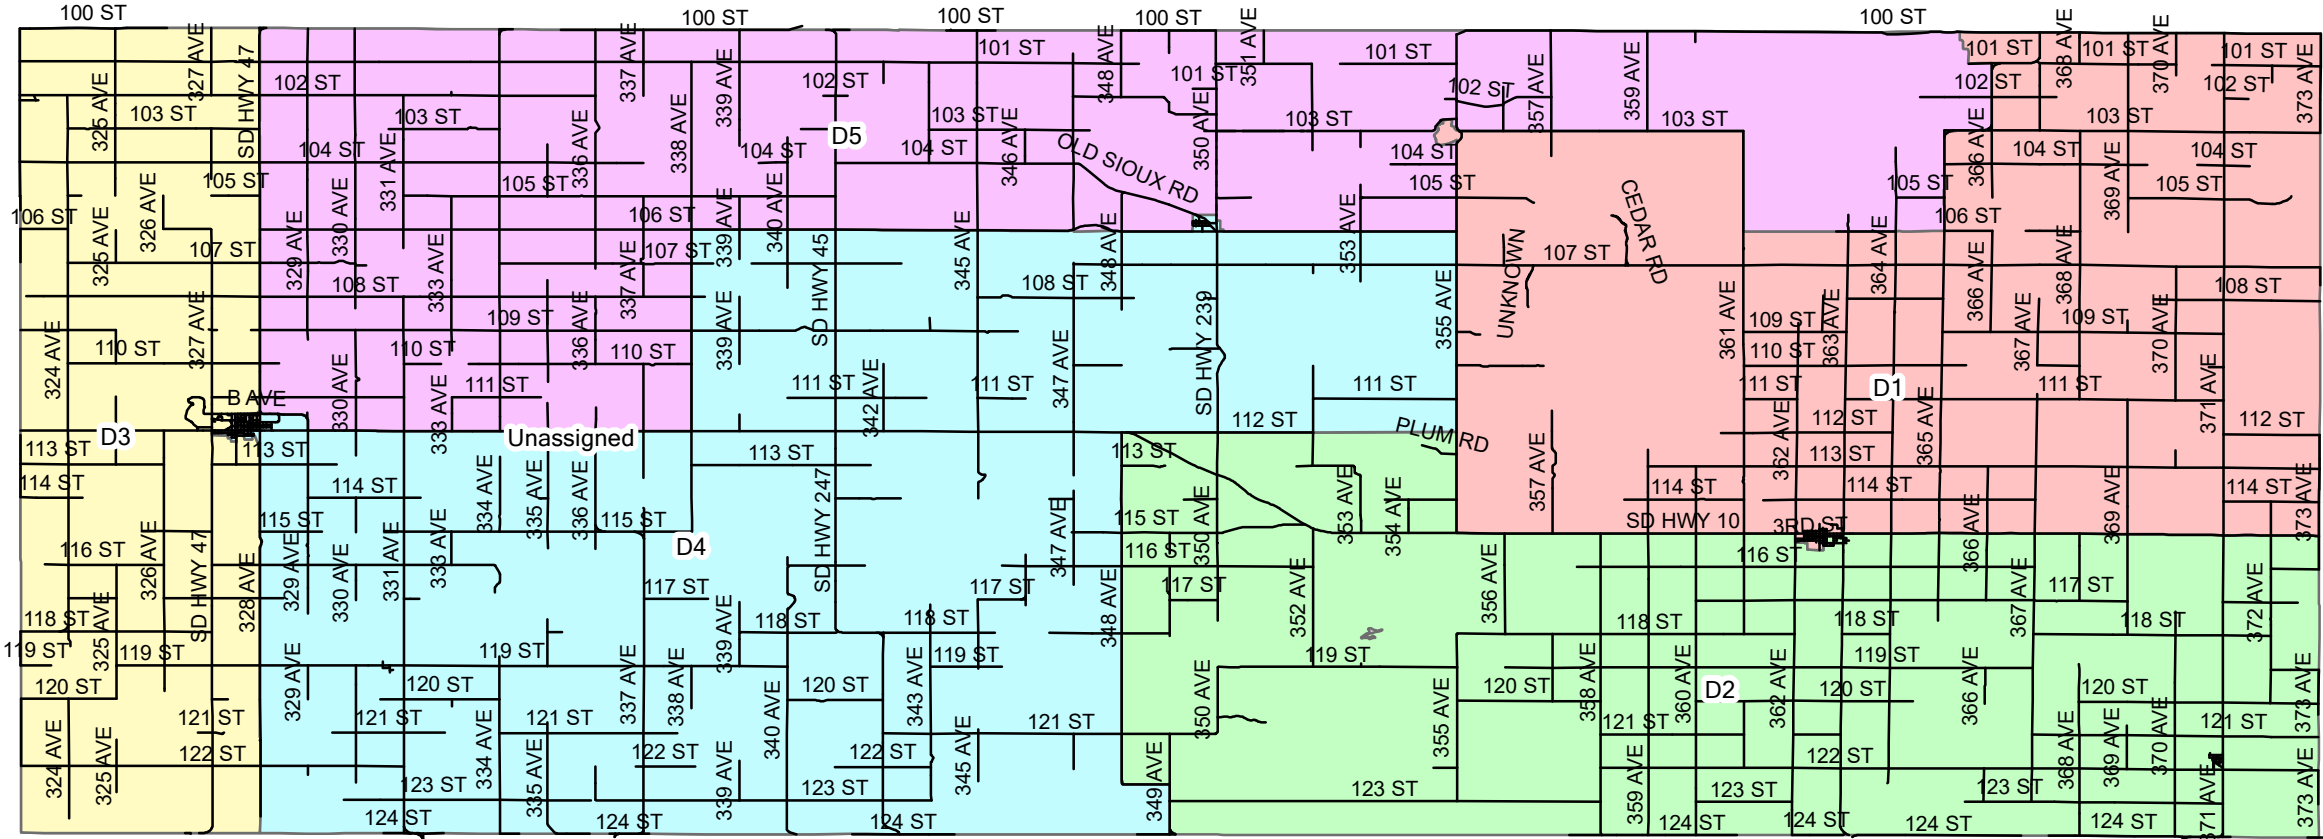

McPherson County

- District 1 (Red) - Sid Feickert
- District 2 (Green) - Rick Beilke
- District 3 (Yellow) - Delmar Metzger
- District 4 (Blue) - Anthony Kunz
- District 5 (Purple) - Jeff Neuharth

Eureka City

- District 3 (Yellow) - Delmar Metzger
- District 4 (Blue) - Anthony Kunz
- District 5 (Purple) - Jeff Neuharth

Leola City

District 1 (Red) - Sid Feickert
District 2 (Green) - Rick Beilke