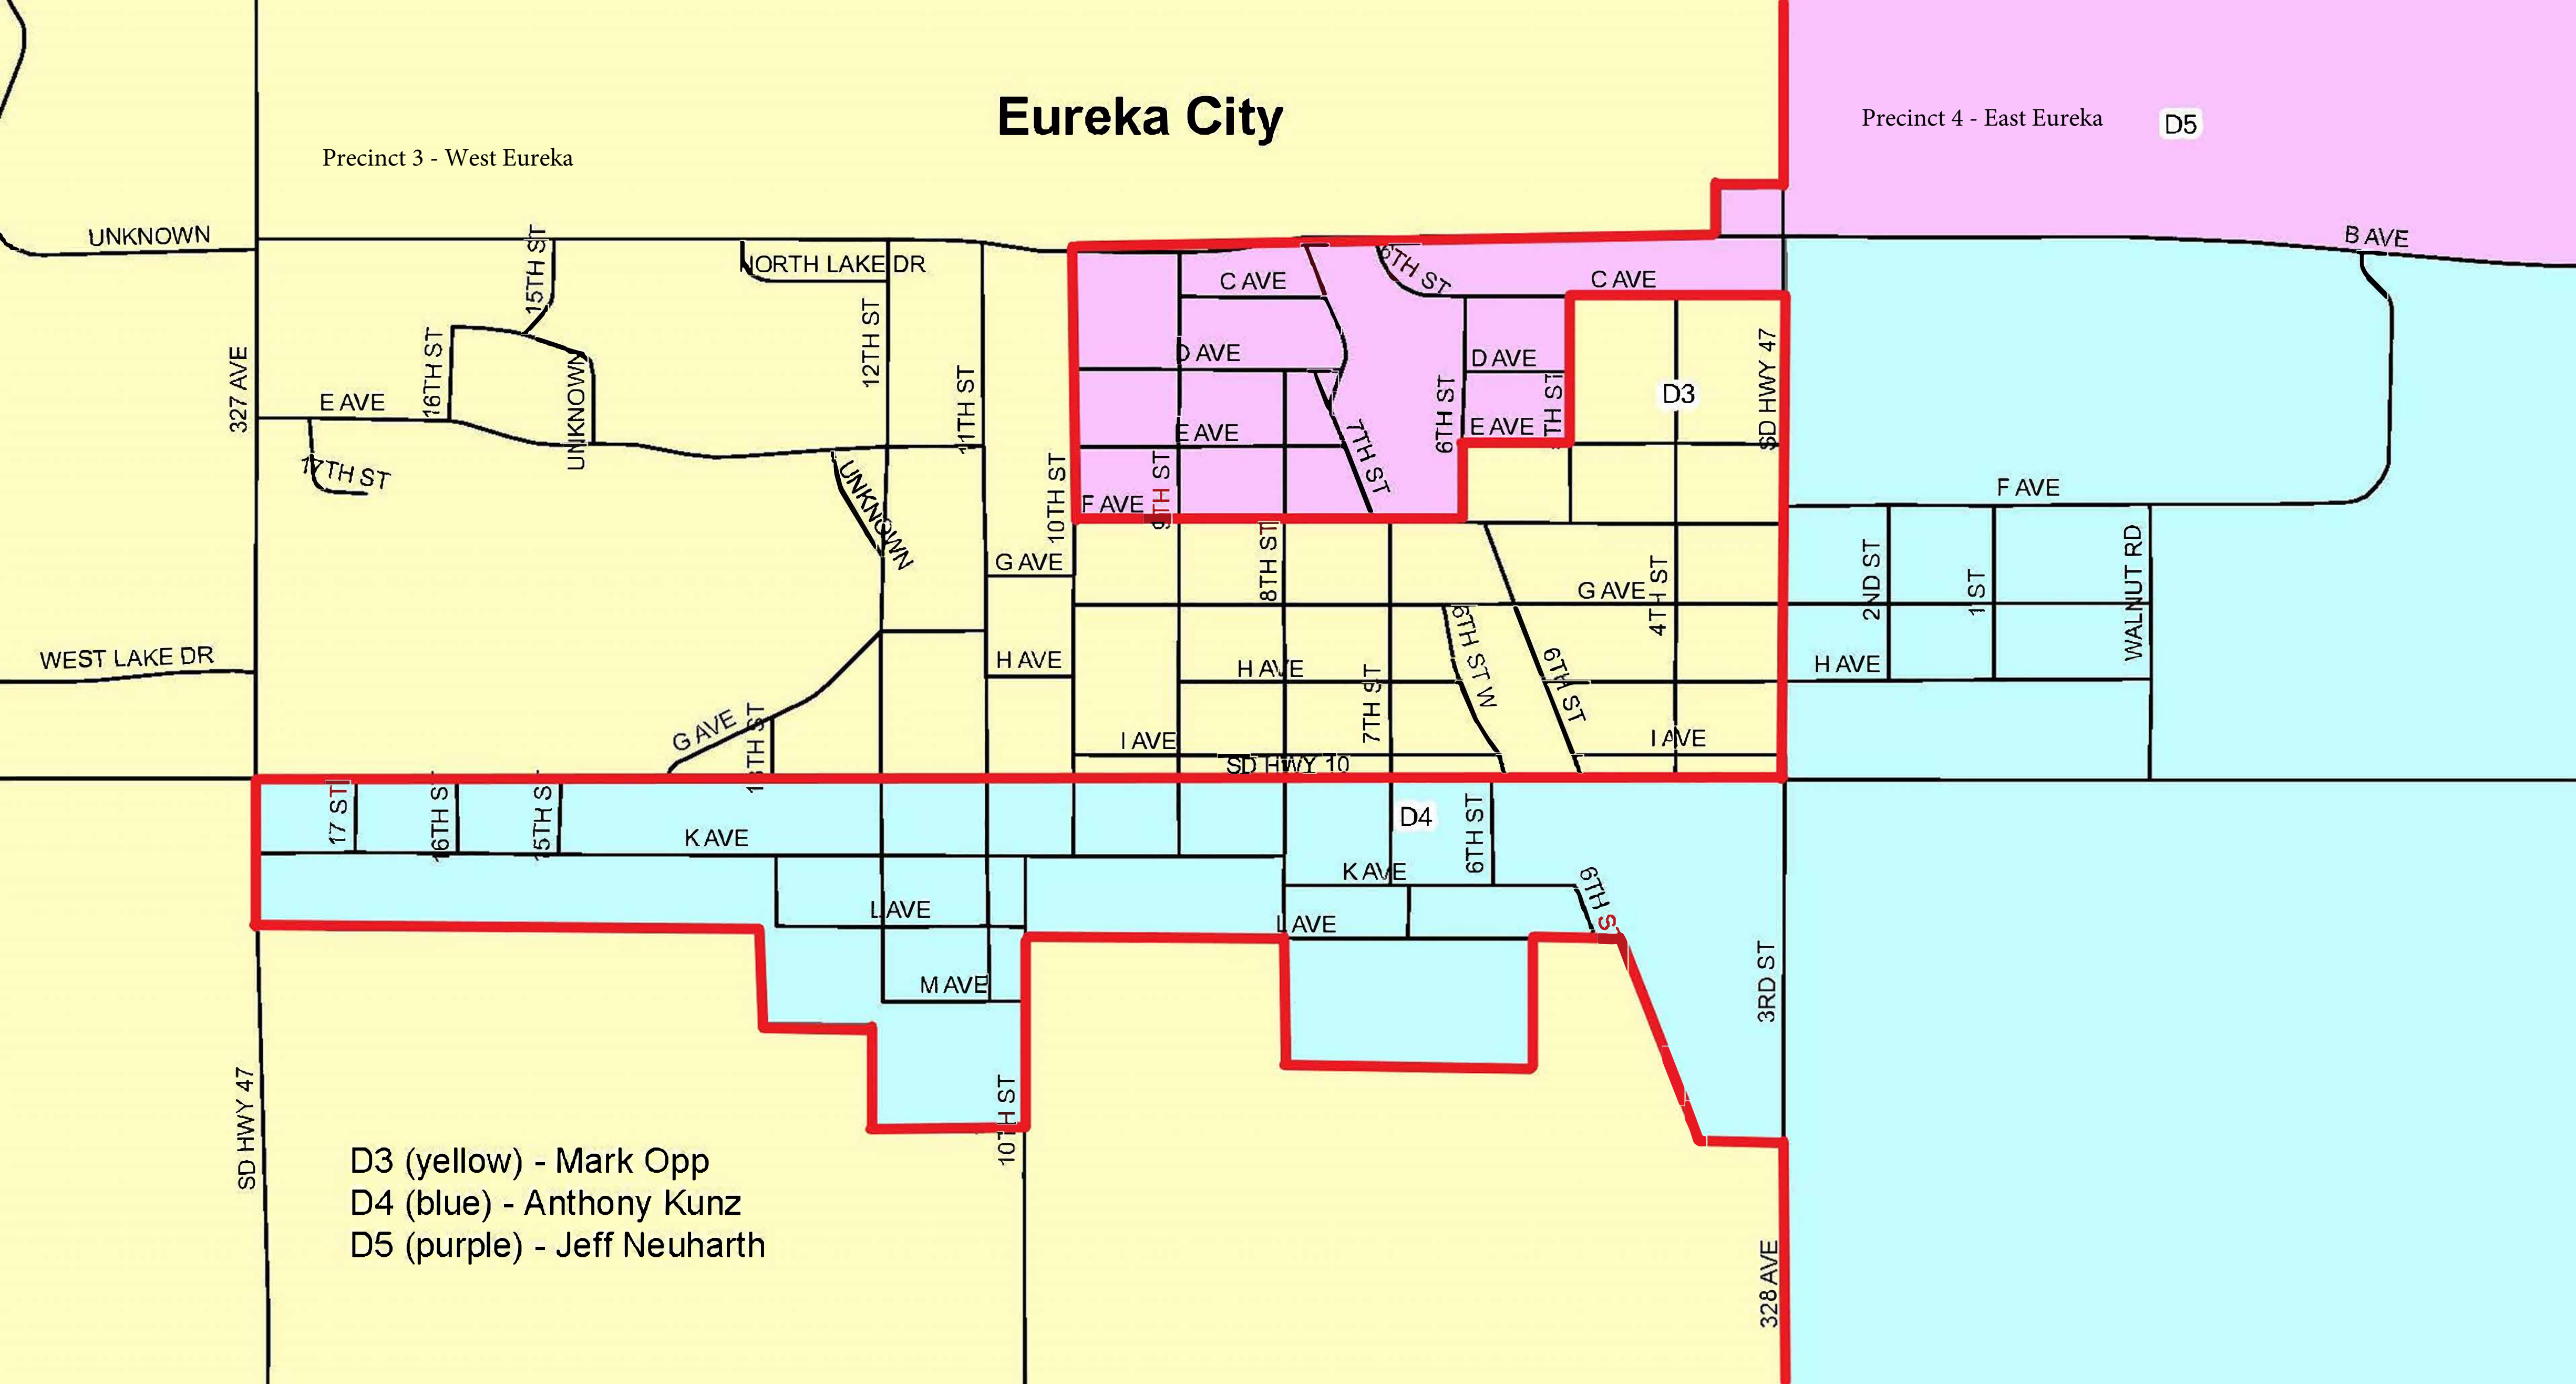

D4(blue) - Anthony Kunz

D5 (Purple) - Jeff Neuharth

Eureka City

Precinct 3 - West Eureka

Precinct 4 - East Eureka

D5

D3 (yellow) - Mark Opp
D4 (blue) - Anthony Kunz
D5 (purple) - Jeff Neuharth

Eureka City

D3 (yellow) - Mark Opp
D4 (blue) - Anthony Kunz
D5 (purple) - Jeff Neuharth

Leola City

D1 (red) - Sid Feickert
D2 (green) - Rick Beilke

D1

Precinct 1 - North Leola

Precinct 2 - South Leola

362 AVE

363 AVE

9TH AVE

D2

362 AVE

ELM ST

SD HWY 10

6TH AVE

5TH AVE

LINCOLN ST

3RD ST

HERRIED ST

BROADWAY ST

PEARL AVE

3RD ST

GRIMES ST

LEOLA AVE

WILLIAMS ST