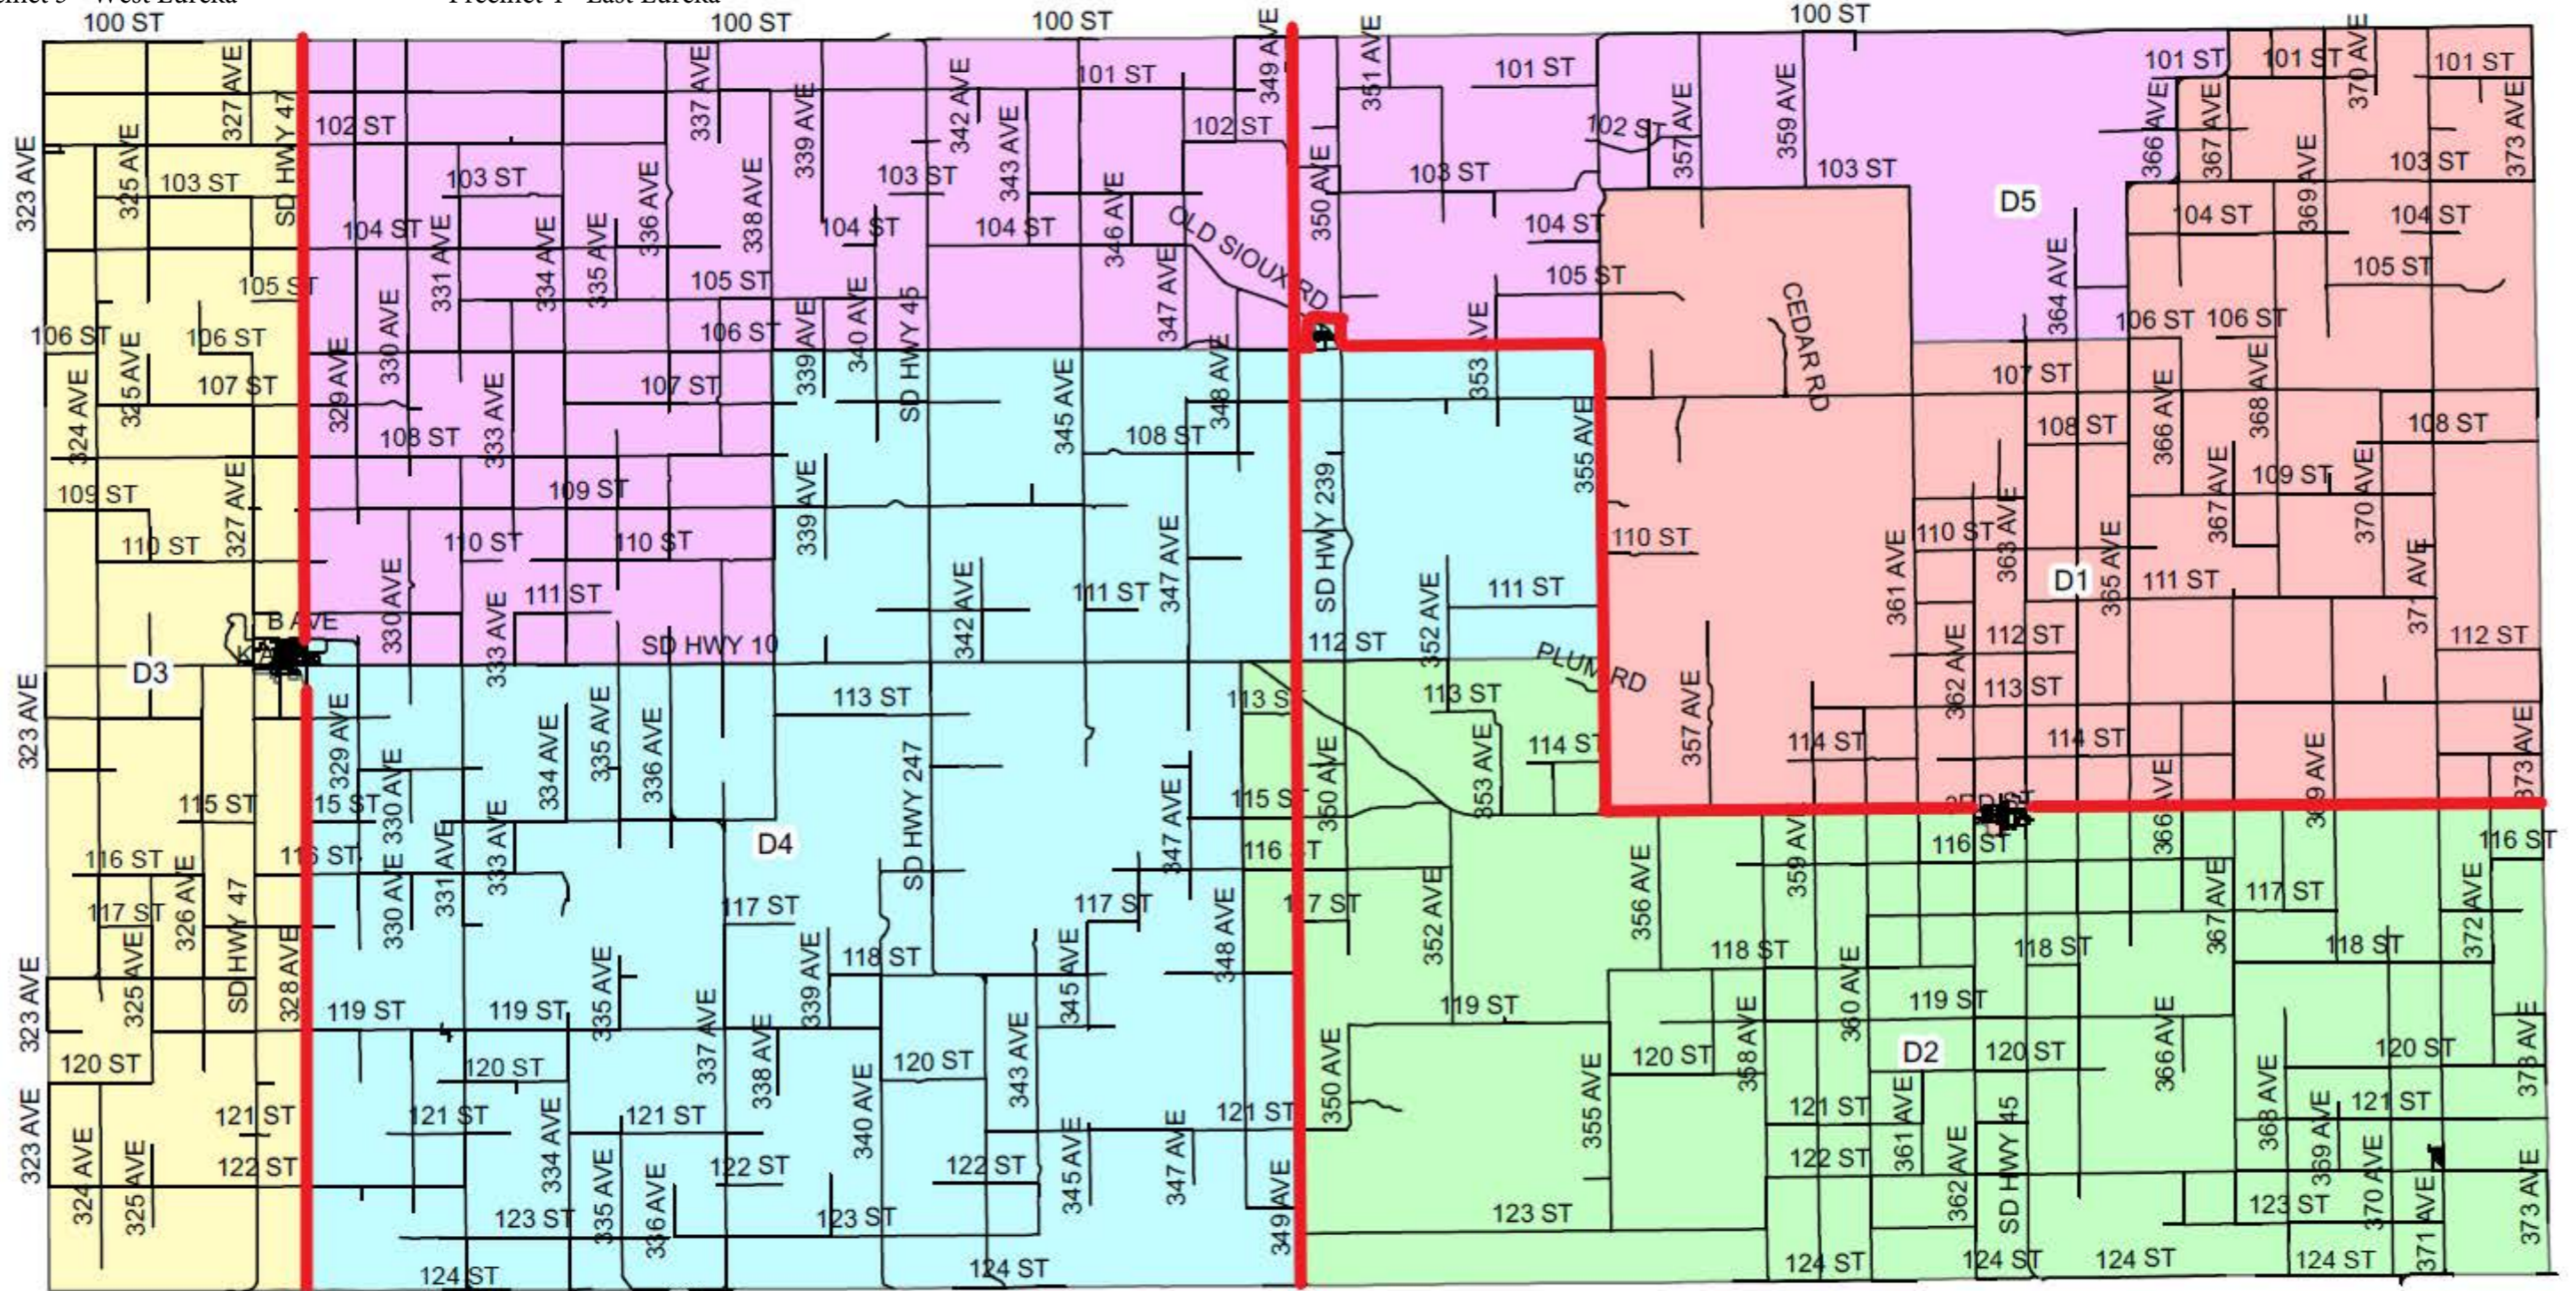

McPherson County

Precinct 3 - West Eureka

Precinct 4 - East Eureka

Precinct 1 - North Leola

Precinct 2 - South Leola

D1 (Red) - Sid Feickert

D2 (green) - Rick Beilke

D3(yellow - Mark Opp

D3 (yellow) - Mark Opp
D4 (blue) - Anthony Kunz
D5 (purple) - Jeff Neuharth

Leola City

D1 (red) - Sid Feickert
D2 (green) - Rick Beilke

D1

Precinct 1 - North Leola

Precinct 2 - South Leola

362 AVE

363 AVE

9TH AVE

D2

362 AVE

ELM ST

SD HWY 10

6TH AVE

5TH AVE

LINCOLN ST

3RD ST

HERRIED ST

BROADWAY ST

PEARL AVE

3RD ST

GRIMES ST

LEOLA AVE

WILLIAMS ST