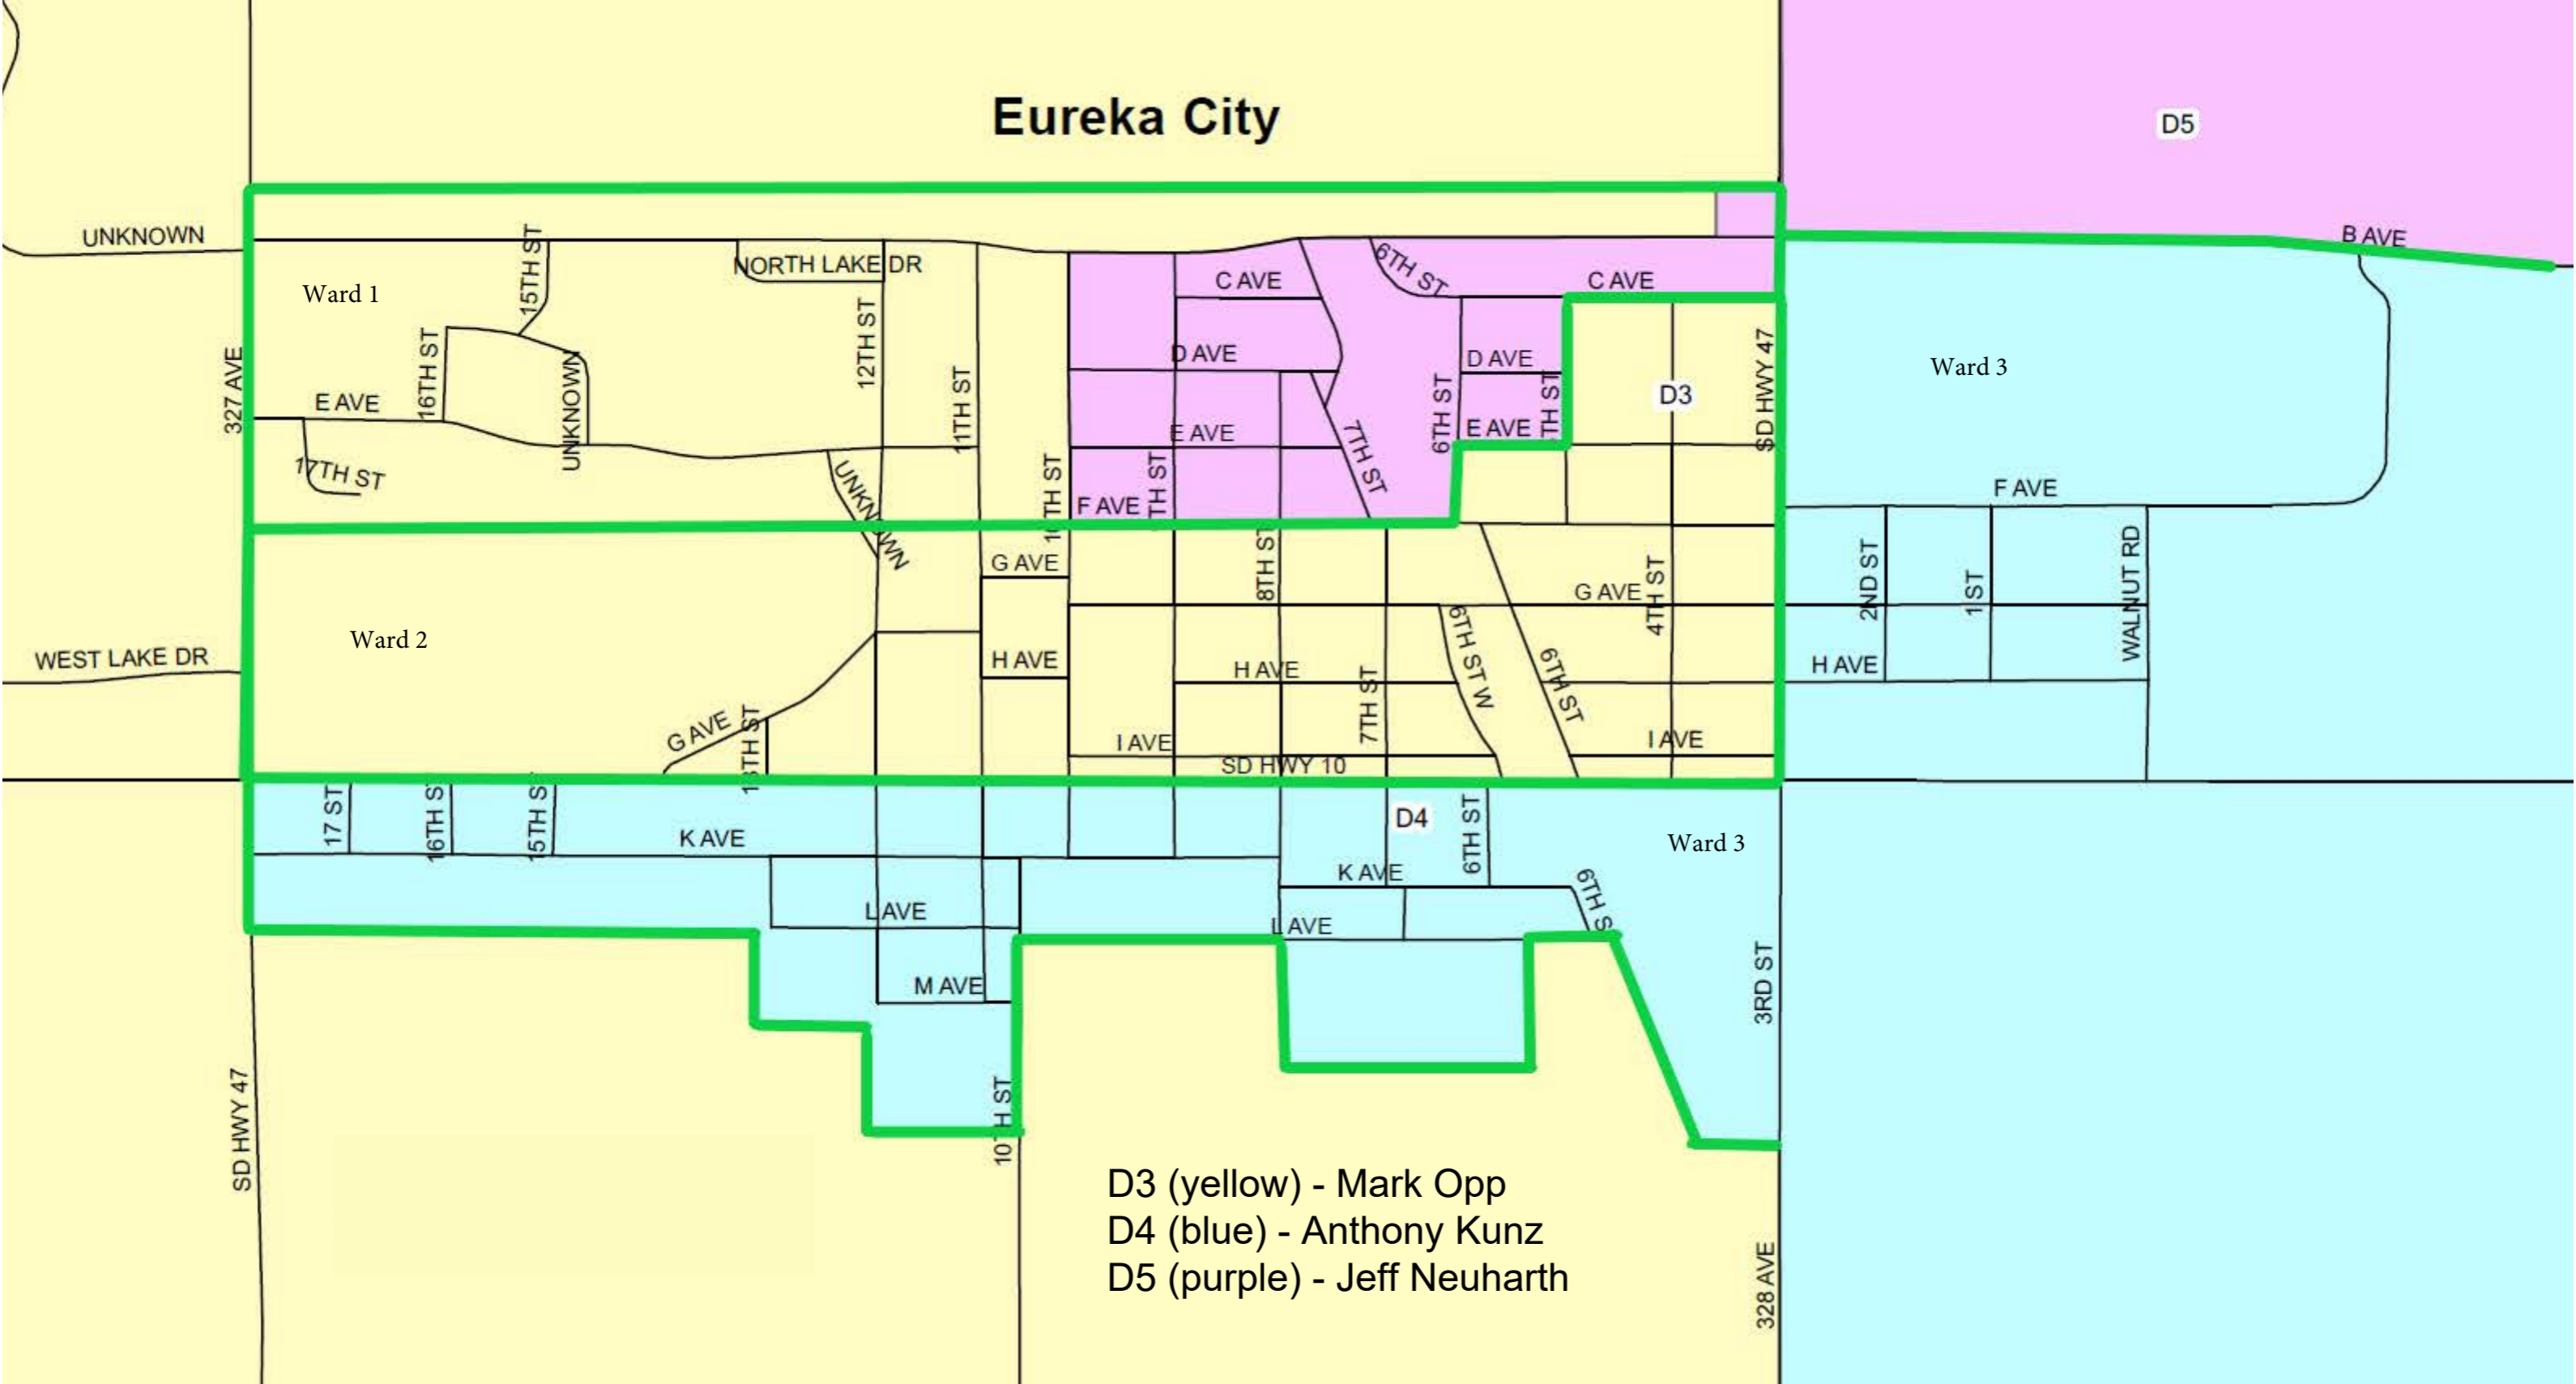

D4(blue) - Anthony Kunz

D5 (Purple) - Jeff Neuharth

Eureka City

Precinct 3 - West Eureka

Precinct 4 - East Eureka

D5

D3 (yellow) - Mark Opp
D4 (blue) - Anthony Kunz
D5 (purple) - Jeff Neuharth

Eureka City

D3 (yellow) - Mark Opp
D4 (blue) - Anthony Kunz
D5 (purple) - Jeff Neuharth

Leola City

D1 (red) - Sid Feickert
D2 (green) - Rick Beilke

D1

Precinct 1 - North Leola

Precinct 2 - South Leola

362 AVE

363 AVE

9TH AVE

D2

362 AVE

ELM ST

SD HWY 10

6TH AVE

5TH AVE

LINCOLN ST

3RD ST

HERRIED ST

BROADWAY ST

PEARL AVE

3RD ST

GRIMES ST

LEOLA AVE

WILLIAMS ST